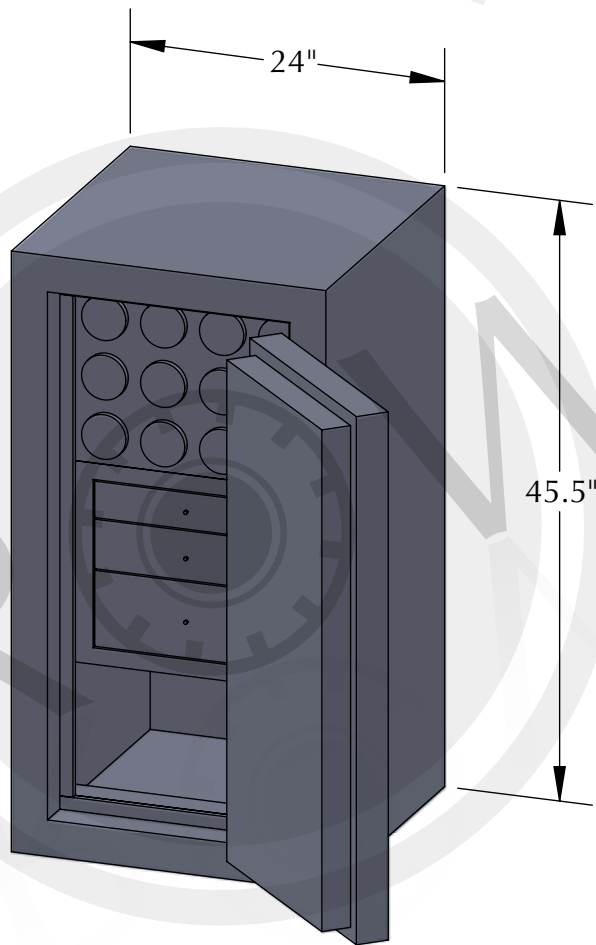

# Man Safe 4018 — COM Configuration #3 *(Right-hand hinge)*

## Features & Specifications

Inside dimensions 40"H x 18"W x 16.5"D  
Outside dimensions 45.5"H x 24"W x 27"D  
Weight approx. 1,230 lbs.  
Capacity 7 cu. ft

\*Cord exits back of safe  
on bottom of hinge side

**TOP VIEW**

**FRONT VIEW**

\*\*\* Please add 1" to all exterior dimensions to allow for installation