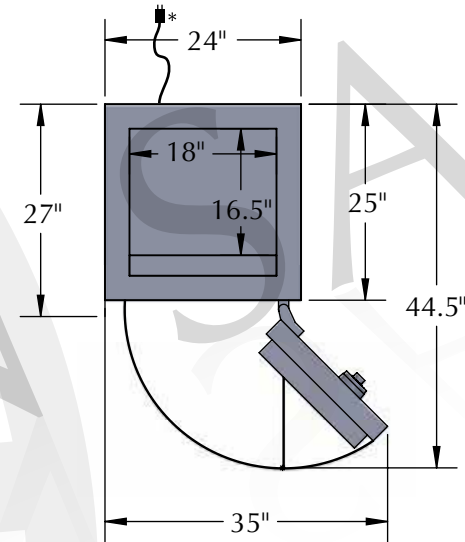

# Man Safe 4018 — COM Configuration #3 *(Right-hand hinge)*

## Features & Specifications

Inside dimensions 40"H x 18"W x 16.5"D  
Outside dimensions 45.5"H x 24"W x 27"D  
Weight approx. 1,230 lbs.  
Capacity 7 cu. ft

\*Cord exits back of safe  
on bottom of hinge side

**TOP VIEW**

**FRONT VIEW**

\*\*\* Please add 1" to all exterior dimensions to allow for installation