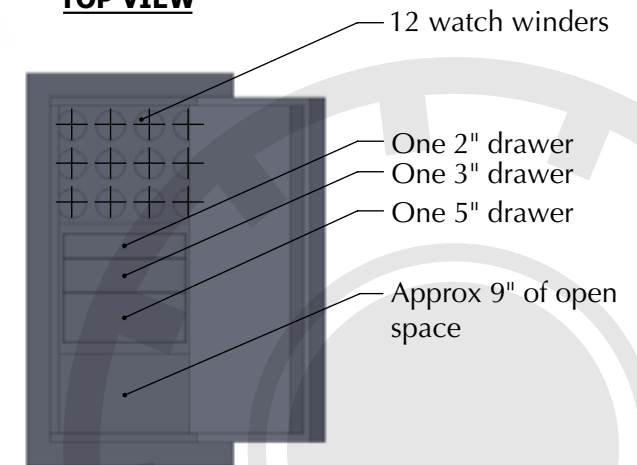

## Features & Specifications

Inside dimensions 40"H x 18"W x 16.5"D  
Outside dimensions 45.5"H x 24"W x 27"D  
Weight approx. 1,230 lbs.  
Capacity 7 cu. ft

\*Cord exits back of safe  
on bottom of hinge side

**TOP VIEW**

**FRONT VIEW**

\*\*\* Please add 1" to all exterior dimensions to allow for installation