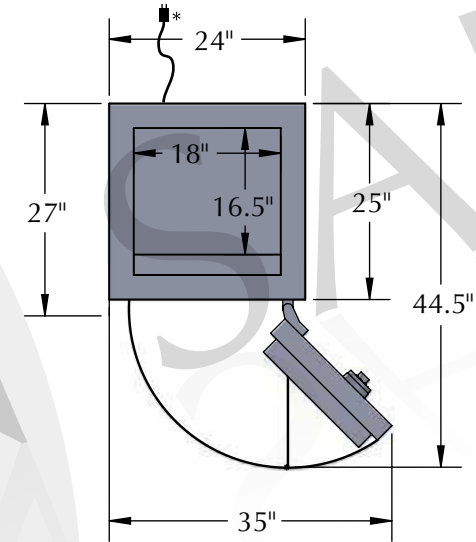

Man Safe 4018 — COM Elite Configuration #1 *(Right-hand hinge)*

Features & Specifications

Inside dimensions 40"H x 18"W x 16.5"D
Outside dimensions 45.5"H x 24"W x 27"D
Weight approx. 1,230 lbs.
Capacity 7 cu. ft

*Cord exits back of safe
on bottom of hinge side

TOP VIEW

FRONT VIEW

*** Please add 1" to all exterior dimensions to allow for installation