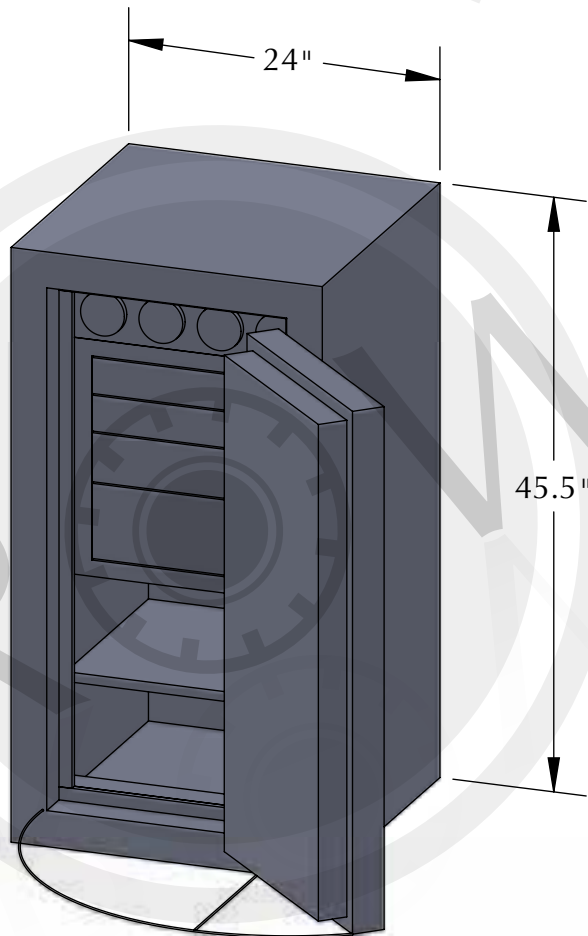

Man Safe 4018 — COM Elite Configuration #1 *(Right-hand hinge)*

Features & Specifications

Inside dimensions 40"H x 18"W x 16.5"D
Outside dimensions 45.5"H x 24"W x 27"D
Weight approx. 1,230 lbs.
Capacity 7 cu. ft

*Cord exits back of safe
on bottom of hinge side

TOP VIEW

FRONT VIEW

*** Please add 1" to all exterior dimensions to allow for installation