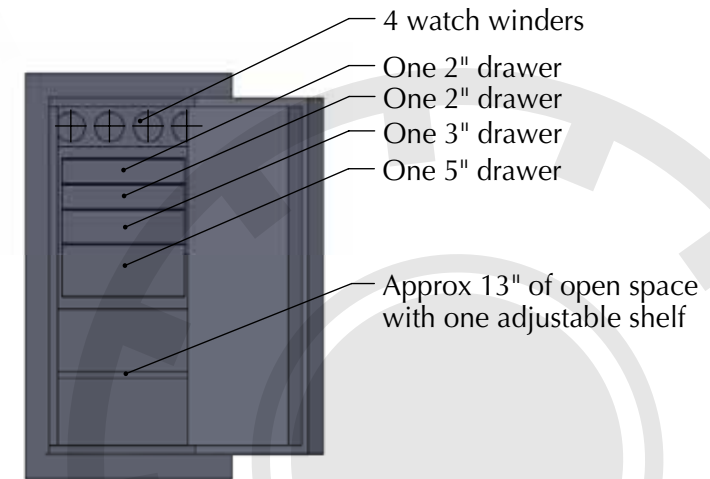

Man Safe 4018 — COM Elite Configuration #1 *(Right-hand hinge)*

Features & Specifications

Inside dimensions 40"H x 18"W x 16.5"D
Outside dimensions 45.5"H x 24"W x 27"D
Weight approx. 1,230 lbs.
Capacity 7 cu. ft

*Cord exits back of safe
on bottom of hinge side

TOP VIEW

FRONT VIEW

*** Please add 1" to all exterior dimensions to allow for installation