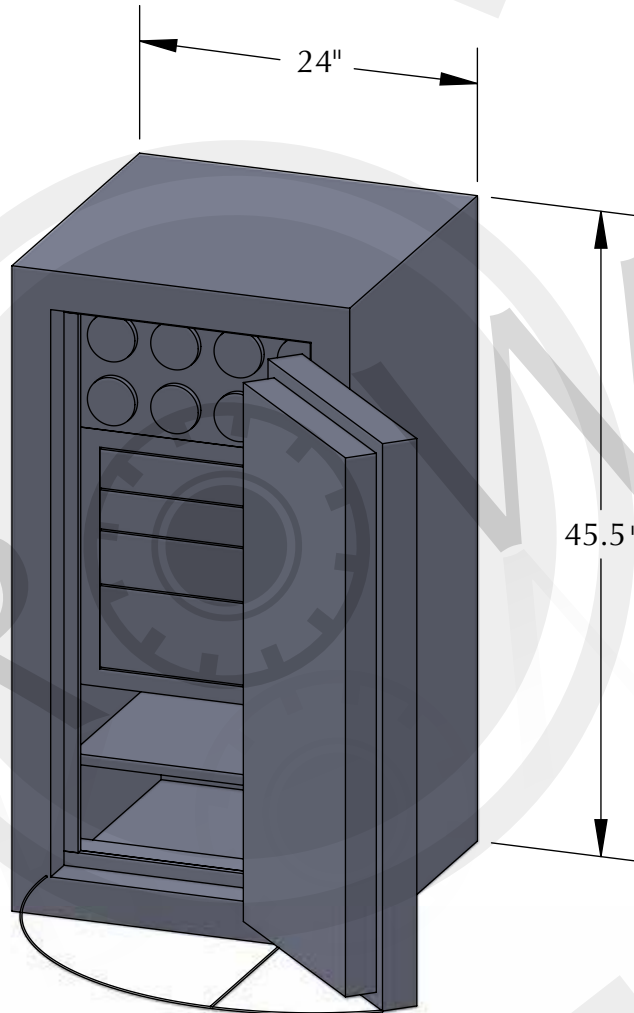

Man Safe 4018 — COM Elite Configuration #2 (Right-hand hinge)

Features & Specifications

Inside dimensions 40"H x 18"W x 16.5"D
 Outside dimensions 45.5"H x 24"W x 27"D
 Weight approx. 1,250 lbs.
 Capacity 7 cu. ft

*Cord exits back of safe
 on bottom of hinge side

TOP VIEW

FRONT VIEW

- 8 watch winders
- One 2" drawer
- One 2" drawer
- One 3" drawer
- One 5" drawer
- Approx 9" of open space with one adjustable shelf

*** Please add 1" to all exterior dimensions to allow for installation