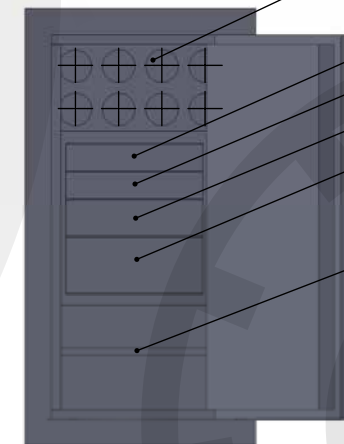

Man Safe 4018 — COM Elite Configuration #2 (Right-hand hinge)

Features & Specifications

Inside dimensions 40"H x 18"W x 16.5"D
 Outside dimensions 45.5"H x 24"W x 27"D
 Weight approx. 1,250 lbs.
 Capacity 7 cu. ft

*Cord exits back of safe
 on bottom of hinge side

TOP VIEW

FRONT VIEW

- 8 watch winders
- One 2" drawer
- One 2" drawer
- One 3" drawer
- One 5" drawer
- Approx 9" of open space with one adjustable shelf

*** Please add 1" to all exterior dimensions to allow for installation