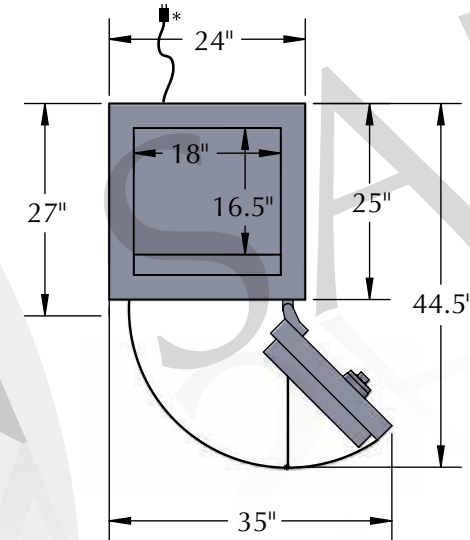

Man Safe 4018 — COM Elite Configuration #2 (Right-hand hinge)

Features & Specifications

Inside dimensions 40"H x 18"W x 16.5"D
 Outside dimensions 45.5"H x 24"W x 27"D
 Weight approx. 1,250 lbs.
 Capacity 7 cu. ft

*Cord exits back of safe
 on bottom of hinge side

TOP VIEW

FRONT VIEW

- 8 watch winders
- One 2" drawer
- One 2" drawer
- One 3" drawer
- One 5" drawer
- Approx 9" of open space with one adjustable shelf

*** Please add 1" to all exterior dimensions to allow for installation