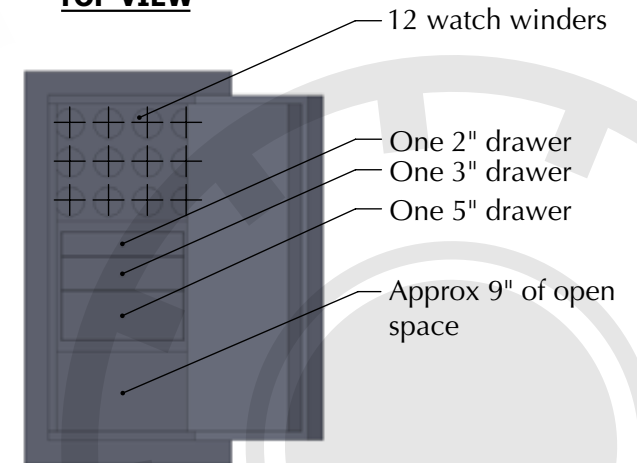

Man Safe 4018 — COM Elite Configuration #3 *(Right-hand hinge)*

Features & Specifications

Inside dimensions 40"H x 18"W x 16.5"D
Outside dimensions 45.5"H x 24"W x 27"D
Weight approx. 1,250 lbs.
Capacity 7 cu. ft

*Cord exits back of safe
on bottom of hinge side

TOP VIEW

FRONT VIEW

*** Please add 1" to all exterior dimensions to allow for installation