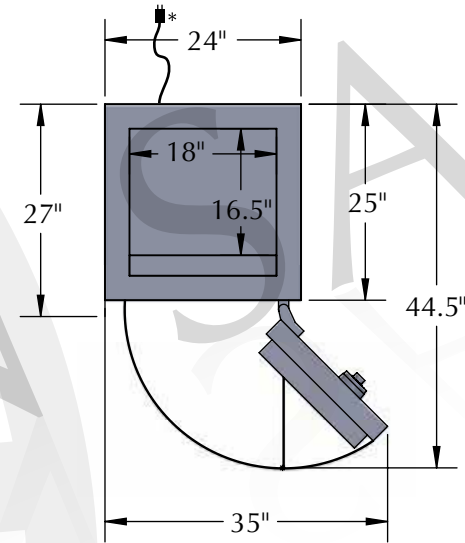

Man Safe 4018 — COM Elite Configuration #3 *(Right-hand hinge)*

Features & Specifications

Inside dimensions 40"H x 18"W x 16.5"D
Outside dimensions 45.5"H x 24"W x 27"D
Weight approx. 1,250 lbs.
Capacity 7 cu. ft

*Cord exits back of safe
on bottom of hinge side

TOP VIEW

FRONT VIEW

*** Please add 1" to all exterior dimensions to allow for installation