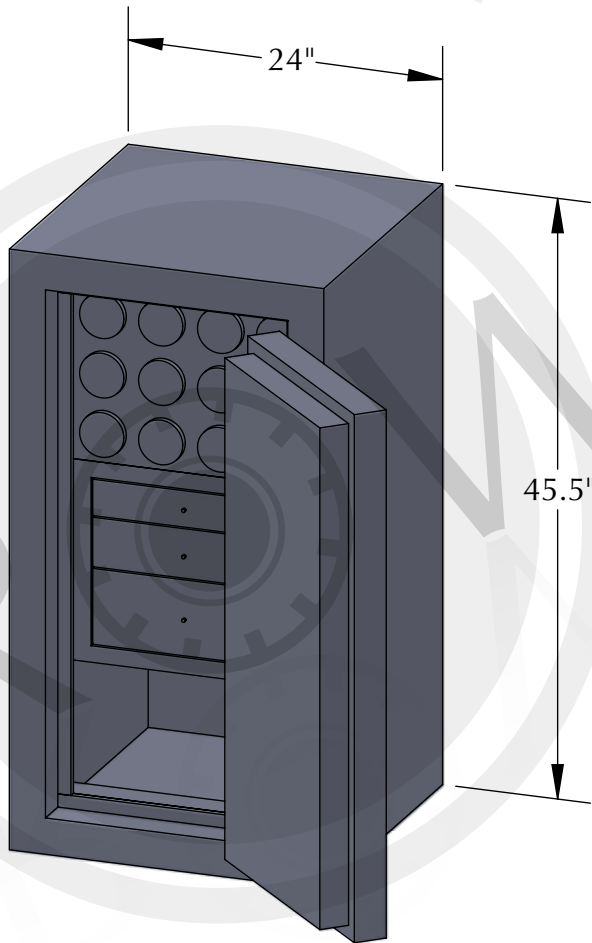

Man Safe 4018 — COM Elite Configuration #3 *(Right-hand hinge)*

Features & Specifications

Inside dimensions 40"H x 18"W x 16.5"D
Outside dimensions 45.5"H x 24"W x 27"D
Weight approx. 1,250 lbs.
Capacity 7 cu. ft

*Cord exits back of safe
on bottom of hinge side

TOP VIEW

FRONT VIEW

*** Please add 1" to all exterior dimensions to allow for installation