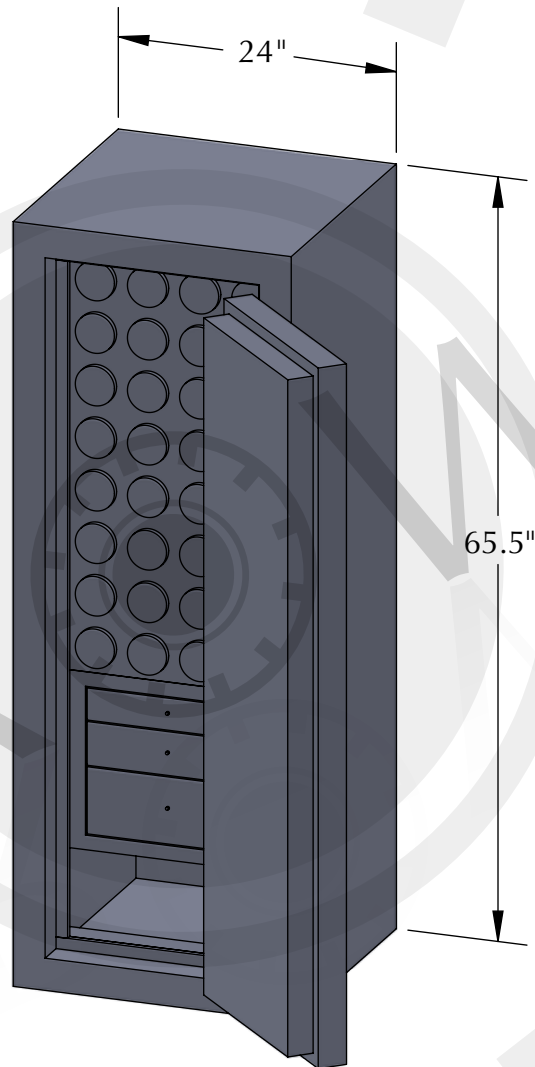

# Man Safe 6018 — COM Configuration #2 *(Right-hand hinge)*

## Features & Specifications

Inside dimensions 60"H x 18"W x 16.5"D  
Outside dimensions 65.5"H x 24"W x 27"D  
Weight approx. 1,750 lbs.  
Capacity 10 cu. ft

\*Cord exits back of safe on bottom of hinge side

\*\*\* Please add 1" to all exterior dimensions to allow for installation