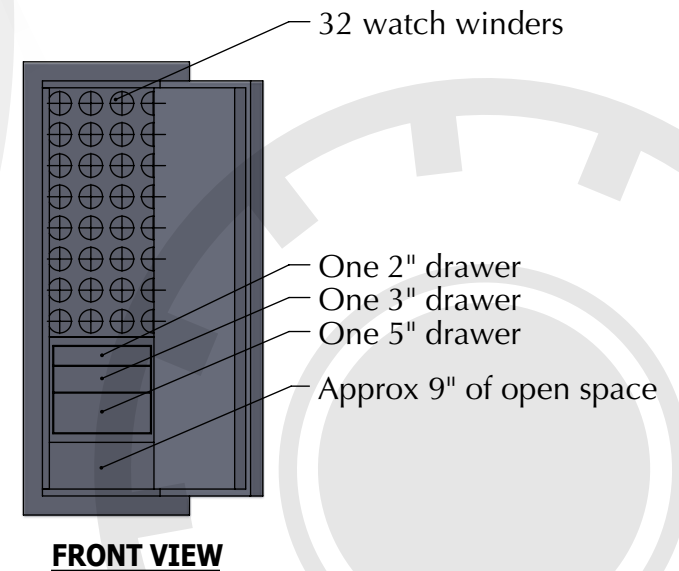

# Man Safe 6018 — COM Configuration #2 *(Right-hand hinge)*

## Features & Specifications

Inside dimensions 60"H x 18"W x 16.5"D  
Outside dimensions 65.5"H x 24"W x 27"D  
Weight approx. 1,750 lbs.  
Capacity 10 cu. ft

\*Cord exits back of safe on bottom of hinge side