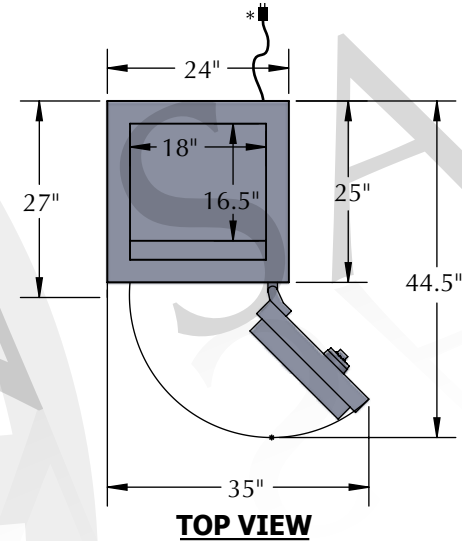

# Man Safe 6018 — COM Configuration #2 *(Right-hand hinge)*

## Features & Specifications

Inside dimensions 60"H x 18"W x 16.5"D  
Outside dimensions 65.5"H x 24"W x 27"D  
Weight approx. 1,750 lbs.  
Capacity 10 cu. ft

\*Cord exits back of safe on bottom of hinge side

\*\*\* Please add 1" to all exterior dimensions to allow for installation