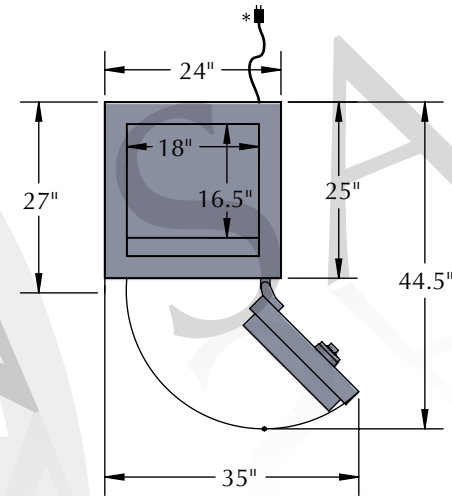

# Man Safe 6018 — COM Elite Configuration #1 *(Right-hand hinge)*

## Features & Specifications

Inside dimensions 60"H x 18"W x 16.5"D  
Outside dimensions 65.5"H x 24"W x 27"D  
Weight approx. 1,850 lbs.  
Capacity 10 cu. ft

\*Cord exits back of safe  
on bottom of hinge side

**TOP VIEW**

**FRONT VIEW**

\*\*\* Please add 1" to all exterior dimensions to allow for installation