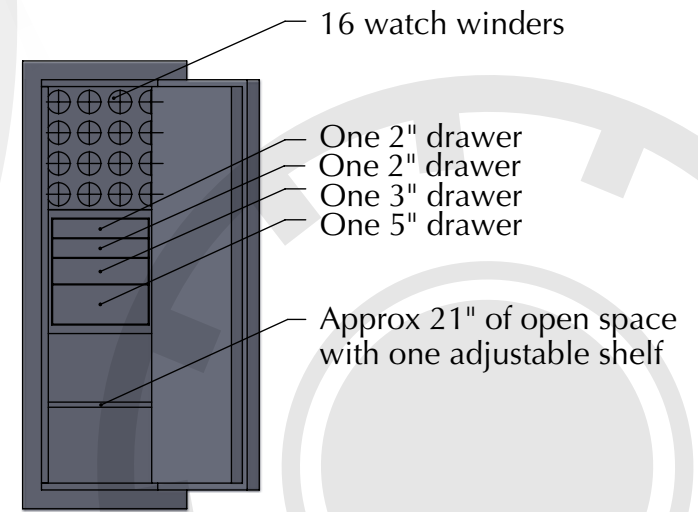

# Man Safe 6018 — COM Elite Configuration #1 *(Right-hand hinge)*

## Features & Specifications

Inside dimensions 60"H x 18"W x 16.5"D  
Outside dimensions 65.5"H x 24"W x 27"D  
Weight approx. 1,850 lbs.  
Capacity 10 cu. ft

\*Cord exits back of safe  
on bottom of hinge side

**TOP VIEW**

**FRONT VIEW**

\*\*\* Please add 1" to all exterior dimensions to allow for installation