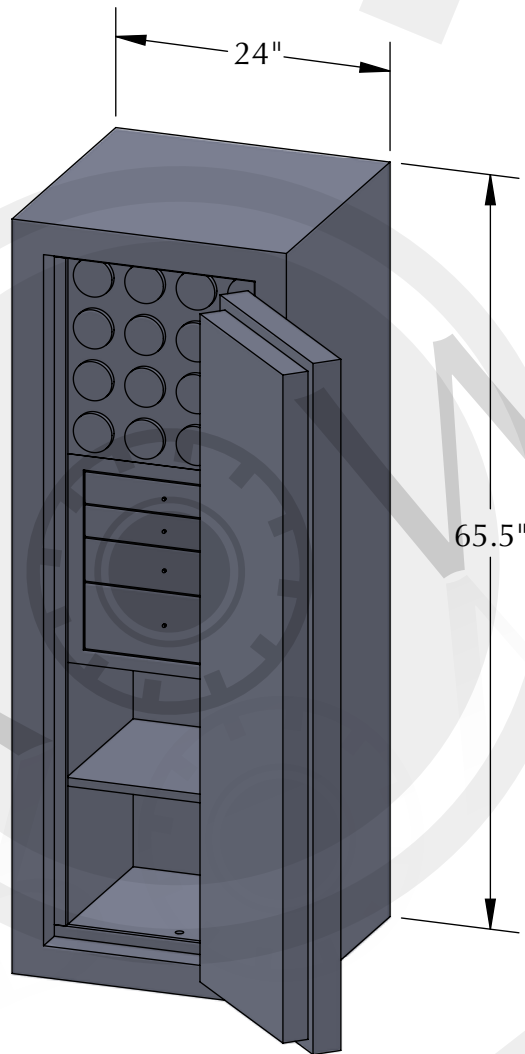

# Man Safe 6018 — COM Elite Configuration #1 *(Right-hand hinge)*

## Features & Specifications

Inside dimensions 60"H x 18"W x 16.5"D  
Outside dimensions 65.5"H x 24"W x 27"D  
Weight approx. 1,850 lbs.  
Capacity 10 cu. ft

\*Cord exits back of safe  
on bottom of hinge side

**TOP VIEW**

**FRONT VIEW**

\*\*\* Please add 1" to all exterior dimensions to allow for installation