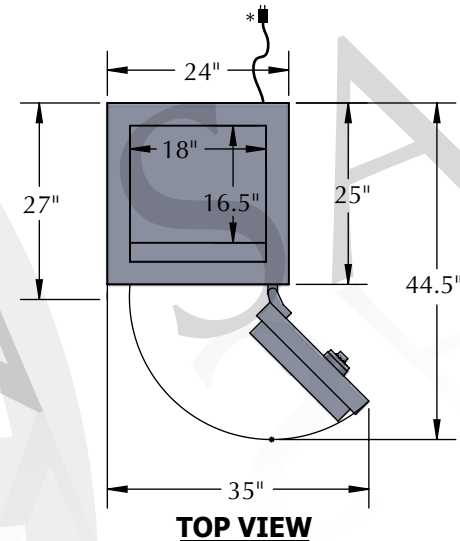

Man Safe 6018 — COM Elite Configuration #2 (Right-hand hinge)

Features & Specifications

Inside dimensions 60"H x 18"W x 16.5"D
Outside dimensions 65.5"H x 24"W x 27"D
Weight approx. 1,850 lbs.
Capacity 10 cu. ft

*Cord exits back of safe on bottom of hinge side

TOP VIEW

FRONT VIEW

*** Please add 1" to all exterior dimensions to allow for installation