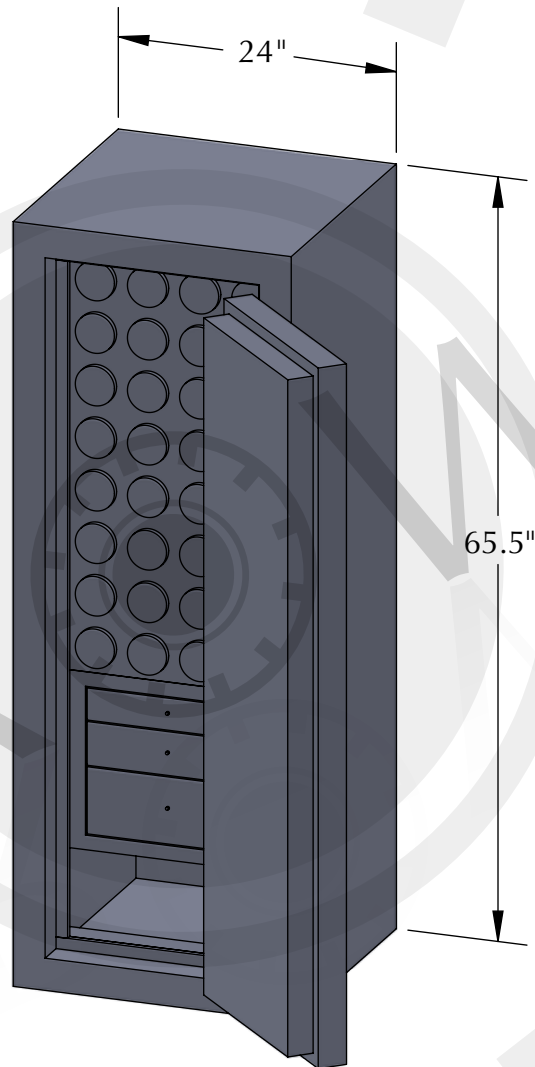

Man Safe 6018 — COM Elite Configuration #2 (Right-hand hinge)

Features & Specifications

Inside dimensions 60"H x 18"W x 16.5"D
Outside dimensions 65.5"H x 24"W x 27"D
Weight approx. 1,850 lbs.
Capacity 10 cu. ft

*Cord exits back of safe on bottom of hinge side

TOP VIEW

FRONT VIEW

*** Please add 1" to all exterior dimensions to allow for installation