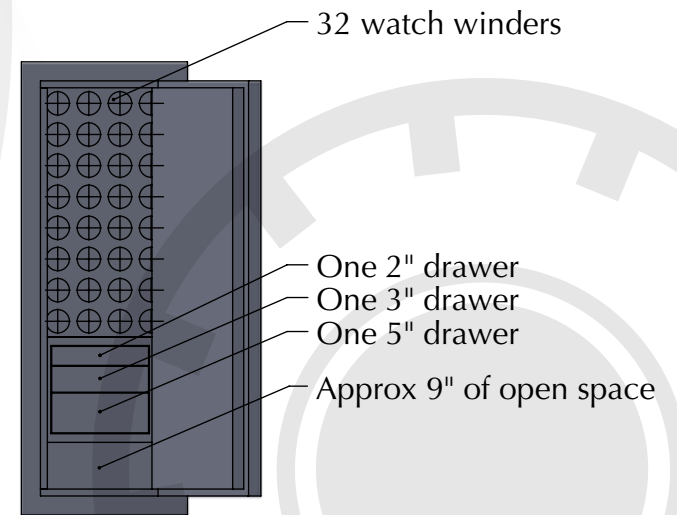

Man Safe 6018 — COM Elite Configuration #2 (Right-hand hinge)

Features & Specifications

Inside dimensions 60"H x 18"W x 16.5"D
Outside dimensions 65.5"H x 24"W x 27"D
Weight approx. 1,850 lbs.
Capacity 10 cu. ft

*Cord exits back of safe on bottom of hinge side

TOP VIEW

FRONT VIEW

*** Please add 1" to all exterior dimensions to allow for installation