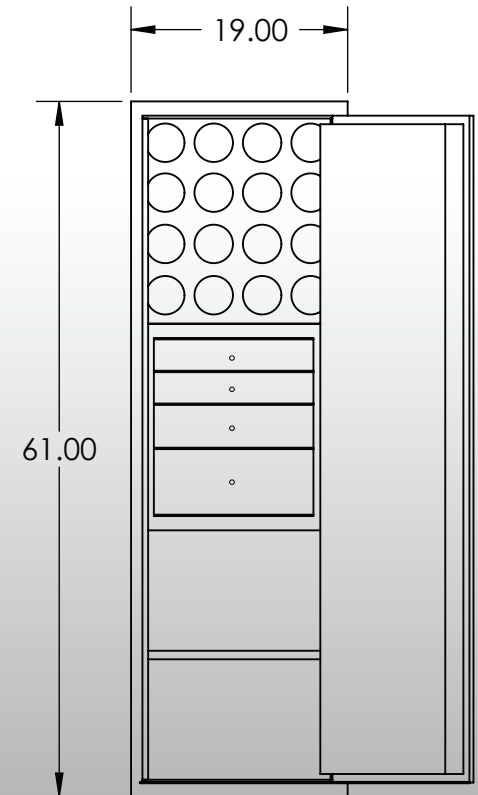

## Features & Specifications:

Interior Dimensions .....	60"H x 18"W x 16.5"D
Exterior Dimensions .....	61"H x 19"W x 22"D
Interior Drawer Dimensions .....	12 3/4"W x 13"D
Capacity in Cubic Ft. ....	11
Weight .....	725 LBS
Watch Winders .....	Sixteen
Drawer Configuration .....	Two 2" Drawers
.....	One 3" Drawer
.....	One 5" Drawer
Open Space .....	21 inches

16 Watch Winders

Two 2" Drawers

One 3" Drawer

One 5" Drawer

Open Space = 21"

\* Please add 1" to all exterior dimensions to allow for installation.

\*\* Standard 120 volt outlet required for operation. Two cords exit at lower back of safe on hinge side to provide power to interior light and watch winders.