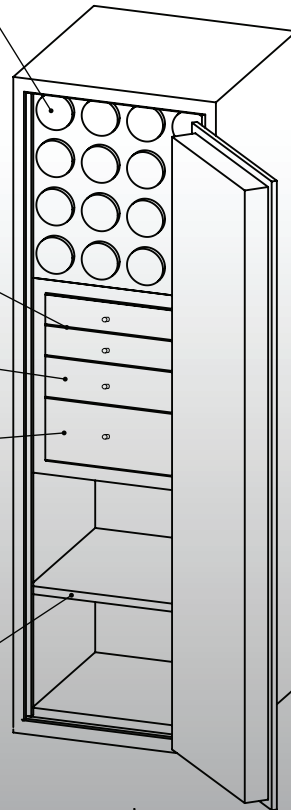

# Man Safe 6018 Elite Configuration #1

## Features & Specifications:

Interior Dimensions .....	60"H x 18"W x 16.5"D
Exterior Dimensions .....	61"H x 19"W x 22"D
Interior Drawer Dimensions .....	12 3/4"W x 13"D
Capacity in Cubic Ft. ....	11
Weight .....	725 LBS
Watch Winders .....	Sixteen
Drawer Configuration .....	Two 2" Drawers
.....	One 3" Drawer
.....	One 5" Drawer
Open Space .....	21 inches

16 Watch Winders

Two 2" Drawers

One 3" Drawer

One 5" Drawer

Open Space = 21"

\* Please add 1" to all exterior dimensions to allow for installation.

\*\* Standard 120 volt outlet required for operation. Two cords exit at lower back of safe on hinge side to provide power to interior light and watch winders.