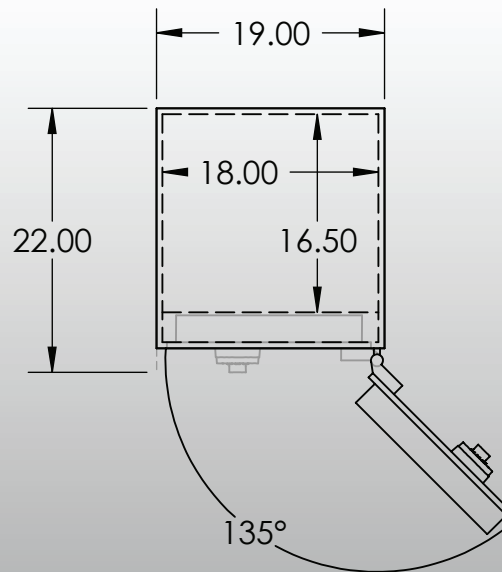

## Features & Specifications:

Interior Dimensions .....	60"H x 18"W x 16.5"D
Exterior Dimensions .....	61"H x 19"W x 22"D
Interior Drawer Dimensions .....	12 3/4"W x 13"D
Capacity in Cubic Ft. ....	11
Weight .....	725 LBS
Watch Winders .....	Sixteen
Drawer Configuration .....	Two 2" Drawers
.....	One 3" Drawer
.....	One 5" Drawer
Open Space .....	21 inches

16 Watch Winders

Two 2" Drawers

One 3" Drawer

One 5" Drawer

Open Space = 21"

\* Please add 1" to all exterior dimensions to allow for installation.

\*\* Standard 120 volt outlet required for operation. Two cords exit at lower back of safe on hinge side to provide power to interior light and watch winders.