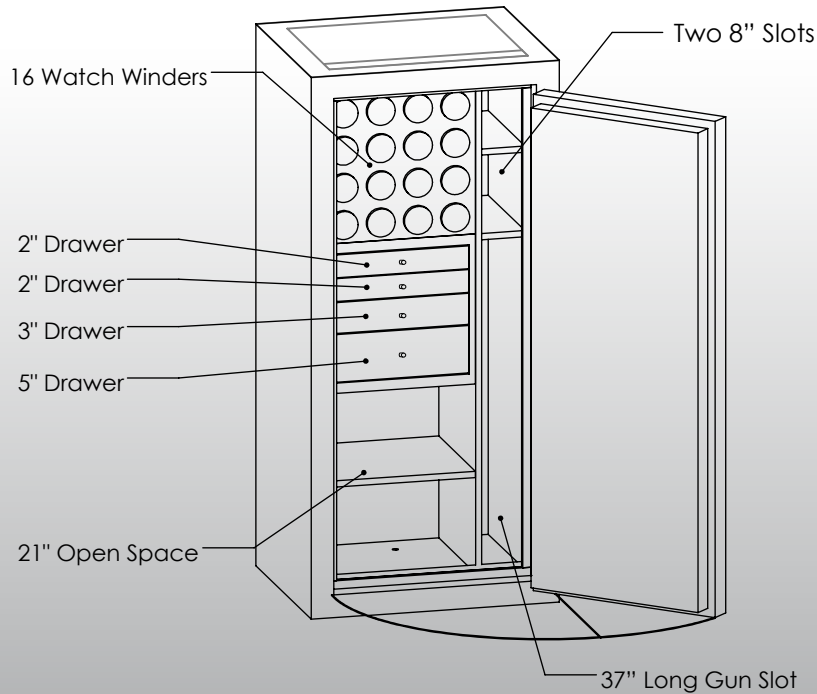

# Man Safe 6024 COM Configuration #1

## Features & Specifications:

Interior Dimensions -----	60"H x 24"W x 16.5"D
Exterior Dimensions -----	65.5"H x 30"W x 27"D
Interior Drawer Dimensions -----	12 3/4"W x 13"D
Capacity in Cubic Ft. -----	13.75
Weight -----	2,250 LBS
Watch Winders -----	Sixteen
Drawer Configuration -----	Two 2" Drawers
-----	One 3" Drawer
-----	One 5" Drawer
Open Space -----	9" Under Drawers
-----	37" Long Gun Slot
-----	Two 8" Slots

\* Please add 1" to all exterior dimensions to allow for installation.

\*\* Standard 120 volt outlet required for operation. Two cords exit at lower back of safe on hinge side to provide power to interior light and watch winders.