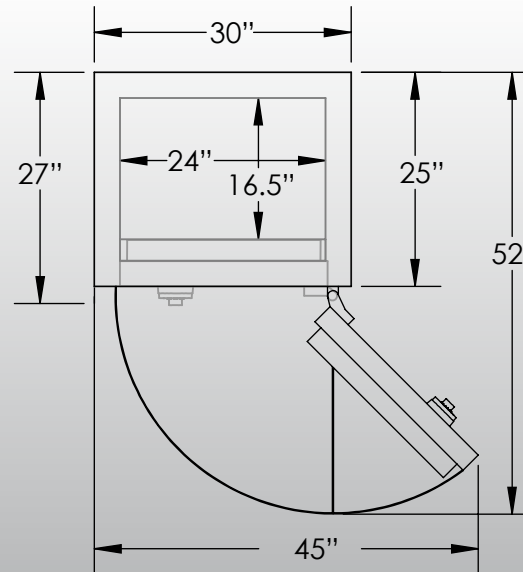

# Man Safe 6024 COM Configuration #1

## Features & Specifications:

Interior Dimensions -----	60"H x 24"W x 16.5"D
Exterior Dimensions -----	65.5"H x 30"W x 27"D
Interior Drawer Dimensions -----	12 3/4"W x 13"D
Capacity in Cubic Ft. -----	13.75
Weight -----	2,250 LBS
Watch Winders -----	Sixteen
Drawer Configuration -----	Two 2" Drawers
-----	One 3" Drawer
-----	One 5" Drawer
Open Space -----	9" Under Drawers
-----	37" Long Gun Slot
-----	Two 8" Slots

\* Please add 1" to all exterior dimensions to allow for installation.

\*\* Standard 120 volt outlet required for operation. Two cords exit at lower back of safe on hinge side to provide power to interior light and watch winders.