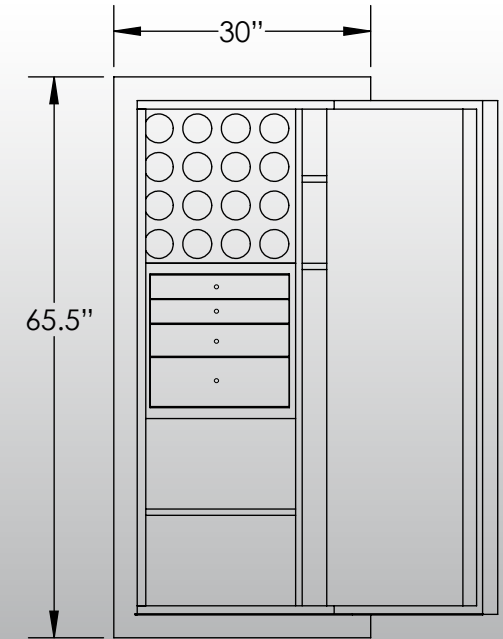

# Man Safe 6024 COM Configuration #1

## Features & Specifications:

Interior Dimensions -----	60"H x 24"W x 16.5"D
Exterior Dimensions -----	65.5"H x 30"W x 27"D
Interior Drawer Dimensions -----	12 3/4"W x 13"D
Capacity in Cubic Ft. -----	13.75
Weight -----	2,250 LBS
Watch Winders -----	Sixteen
Drawer Configuration -----	Two 2" Drawers
-----	One 3" Drawer
-----	One 5" Drawer
Open Space -----	9" Under Drawers
-----	37" Long Gun Slot
-----	Two 8" Slots

\* Please add 1" to all exterior dimensions to allow for installation.

\*\* Standard 120 volt outlet required for operation. Two cords exit at lower back of safe on hinge side to provide power to interior light and watch winders.