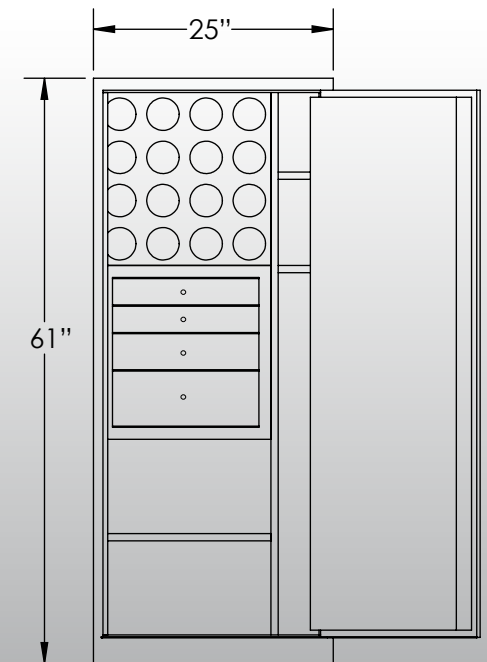

Man Safe 6024 Configuration #1

Features & Specifications:

Interior Dimensions	60"H x 24"W x 16.5"D
Exterior Dimensions	61"H x 25"W x 22"D
Interior Drawer Dimensions	12 3/4"W x 13"D
Capacity in Cubic Ft.	13.75
Weight	750 LBS
Watch Winders	Sixteen
Drawer Configuration	Two 2" Drawers One 3" Drawer One 5" Drawer
Open Space	21" Under Drawers 37" Long Gun Slot Two 8" Slots

* Please add 1" to all exterior dimensions to allow for installation.

** Standard 120 volt outlet required for operation. Two cords exit at lower back of safe on hinge side to provide power to interior light and watch winders.