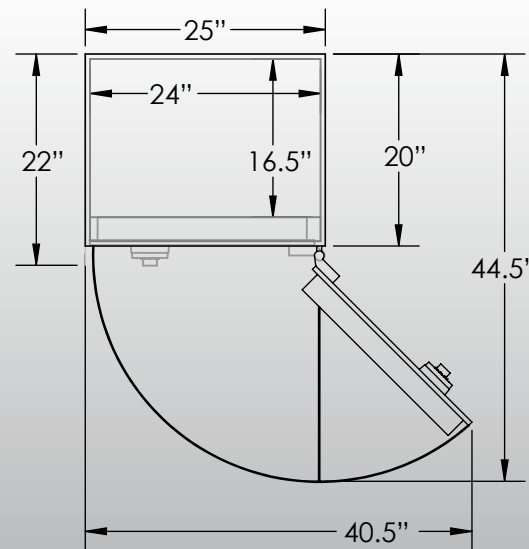

Man Safe 6024 Configuration #1

Features & Specifications:

Interior Dimensions	60"H x 24"W x 16.5"D
Exterior Dimensions	61"H x 25"W x 22"D
Interior Drawer Dimensions	12 3/4"W x 13"D
Capacity in Cubic Ft.	13.75
Weight	750 LBS
Watch Winders	Sixteen
Drawer Configuration	Two 2" Drawers One 3" Drawer One 5" Drawer
Open Space	21" Under Drawers 37" Long Gun Slot Two 8" Slots

* Please add 1" to all exterior dimensions to allow for installation.

** Standard 120 volt outlet required for operation. Two cords exit at lower back of safe on hinge side to provide power to interior light and watch winders.