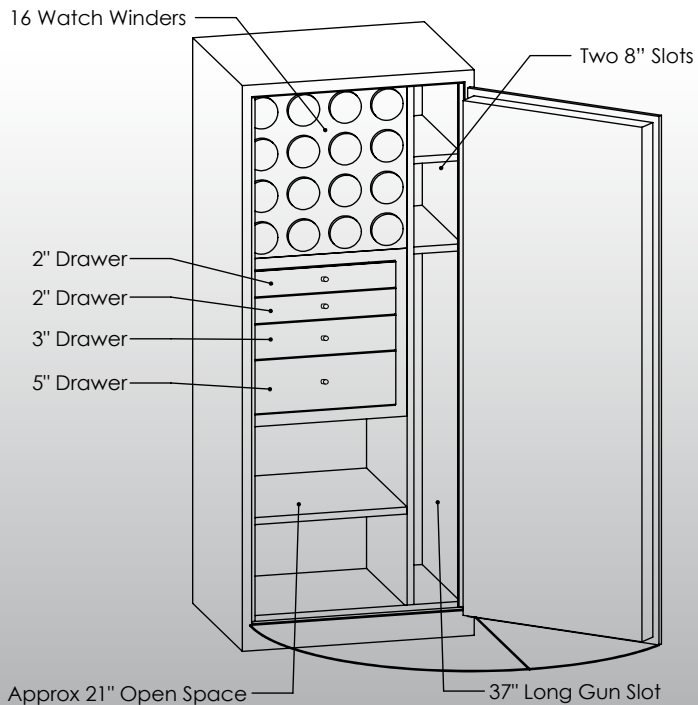

Man Safe 6024 Configuration #1

Features & Specifications:

Interior Dimensions	60"H x 24"W x 16.5"D
Exterior Dimensions	61"H x 25"W x 22"D
Interior Drawer Dimensions	12 3/4"W x 13"D
Capacity in Cubic Ft.	13.75
Weight	750 LBS
Watch Winders	Sixteen
Drawer Configuration	Two 2" Drawers One 3" Drawer One 5" Drawer
Open Space	21" Under Drawers 37" Long Gun Slot Two 8" Slots

* Please add 1" to all exterior dimensions to allow for installation.

** Standard 120 volt outlet required for operation. Two cords exit at lower back of safe on hinge side to provide power to interior light and watch winders.