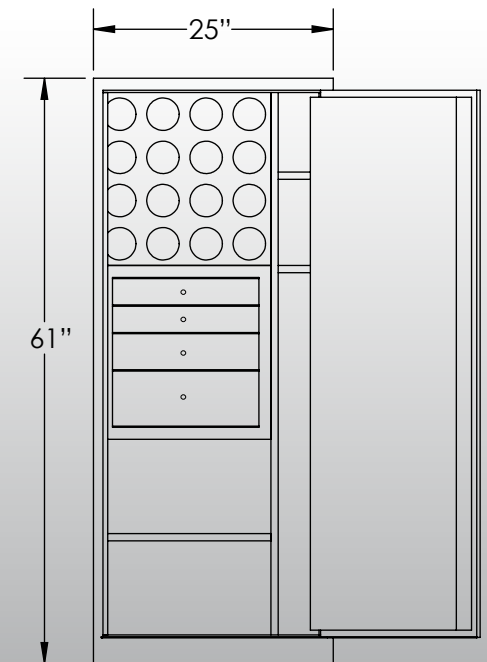

Man Safe 6024 Elite Configuration #1

Features & Specifications:

Interior Dimensions	60"H x 24"W x 16.5"D
Exterior Dimensions	61"H x 25"W x 22"D
Interior Drawer Dimensions	12 3/4"W x 13"D
Capacity in Cubic Ft.	13.75
Weight	775 LBS
Watch Winders	Sixteen
Drawer Configuration	Two 2" Drawers
.....	One 3" Drawer
.....	One 5" Drawer
Open Space	21" Under Drawers
.....	37" Long Gun Slot
.....	Two 8" Slots

* Please add 1" to all exterior dimensions to allow for installation.

** Standard 120 volt outlet required for operation. Two cords exit at lower back of safe on hinge side to provide power to interior light and watch winders.