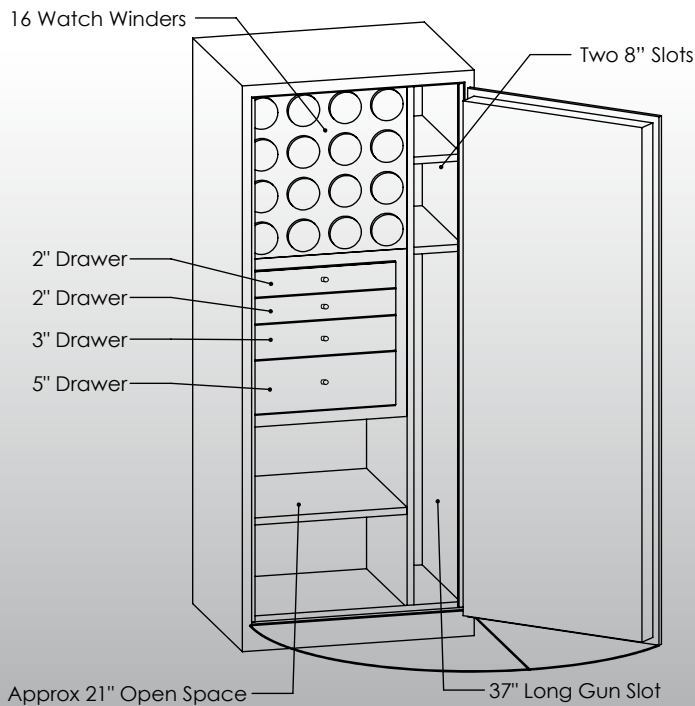

Man Safe 6024 Elite Configuration #1

Features & Specifications:

Interior Dimensions	60"H x 24"W x 16.5"D
Exterior Dimensions	61"H x 25"W x 22"D
Interior Drawer Dimensions	12 3/4"W x 13"D
Capacity in Cubic Ft.	13.75
Weight	775 LBS
Watch Winders	Sixteen
Drawer Configuration	Two 2" Drawers
.....	One 3" Drawer
.....	One 5" Drawer
Open Space	21" Under Drawers
.....	37" Long Gun Slot
.....	Two 8" Slots

* Please add 1" to all exterior dimensions to allow for installation.

** Standard 120 volt outlet required for operation. Two cords exit at lower back of safe on hinge side to provide power to interior light and watch winders.