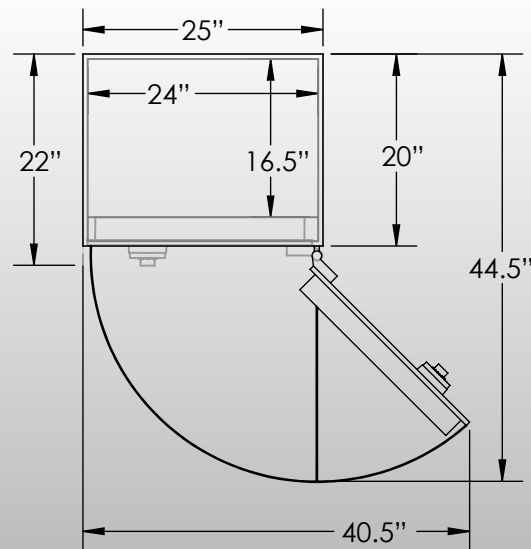

Man Safe 6024 Elite Configuration #1

Features & Specifications:

Interior Dimensions	60"H x 24"W x 16.5"D
Exterior Dimensions	61"H x 25"W x 22"D
Interior Drawer Dimensions	12 3/4"W x 13"D
Capacity in Cubic Ft.	13.75
Weight	775 LBS
Watch Winders	Sixteen
Drawer Configuration	Two 2" Drawers
.....	One 3" Drawer
.....	One 5" Drawer
Open Space	21" Under Drawers
.....	37" Long Gun Slot
.....	Two 8" Slots

* Please add 1" to all exterior dimensions to allow for installation.

** Standard 120 volt outlet required for operation. Two cords exit at lower back of safe on hinge side to provide power to interior light and watch winders.