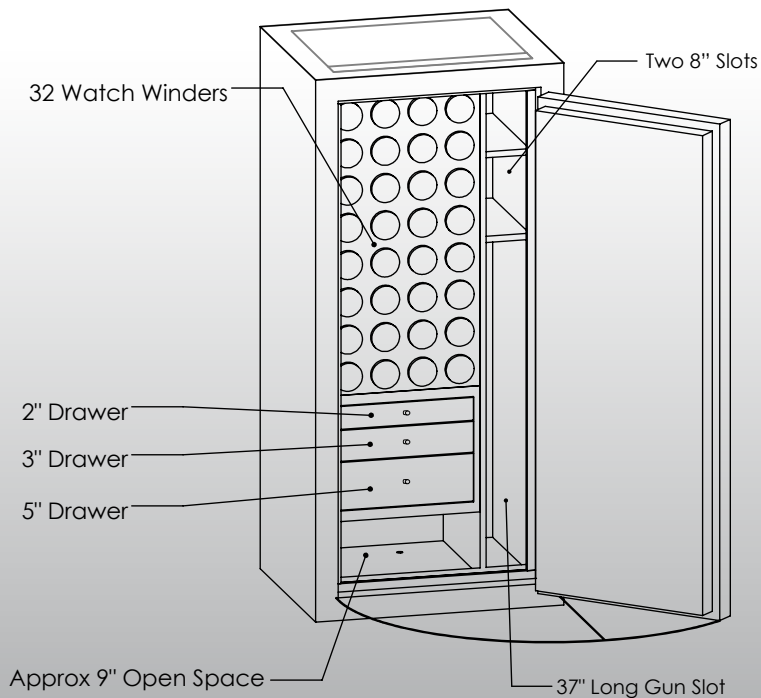

# Man Safe 6024 COM Configuration #2

## Features & Specifications:

Interior Dimensions -----	60"H x 24"W x 16.5"D
Exterior Dimensions -----	65.5"H x 30"W x 27"D
Interior Drawer Dimensions -----	12 3/4"W x 13"D
Capacity in Cubic Ft. -----	13.75
Weight -----	2,250 LBS
Watch Winders -----	Thirty Two
Drawer Configuration -----	One 2" Drawer
-----	One 3" Drawer
-----	One 5" Drawer
Open Space -----	9" Under Drawers
-----	37" Long Gun Slot
-----	Two 8" Slots

\* Please add 1" to all exterior dimensions to allow for installation.

\*\* Standard 120 volt outlet required for operation. Two cords exit at lower back of safe on hinge side to provide power to interior light and watch winders.