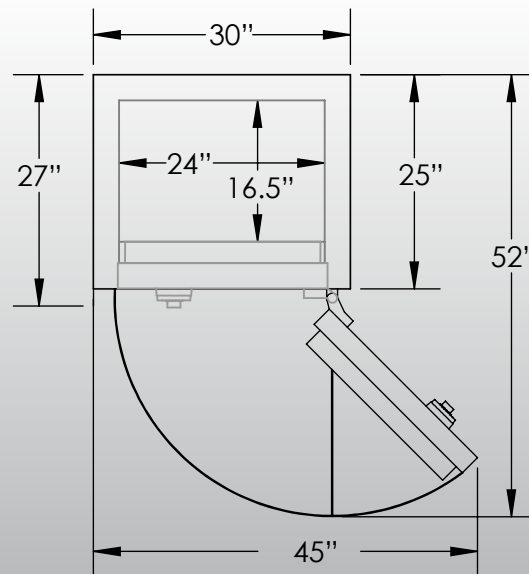

## Features & Specifications:

Interior Dimensions -----	60"H x 24"W x 16.5"D
Exterior Dimensions -----	65.5"H x 30"W x 27"D
Interior Drawer Dimensions -----	12 3/4"W x 13"D
Capacity in Cubic Ft. -----	13.75
Weight -----	2,250 LBS
Watch Winders -----	Thirty Two
Drawer Configuration -----	One 2" Drawer
-----	One 3" Drawer
-----	One 5" Drawer
Open Space -----	9" Under Drawers
-----	37" Long Gun Slot
-----	Two 8" Slots

\* Please add 1" to all exterior dimensions to allow for installation.

\*\* Standard 120 volt outlet required for operation. Two cords exit at lower back of safe on hinge side to provide power to interior light and watch winders.