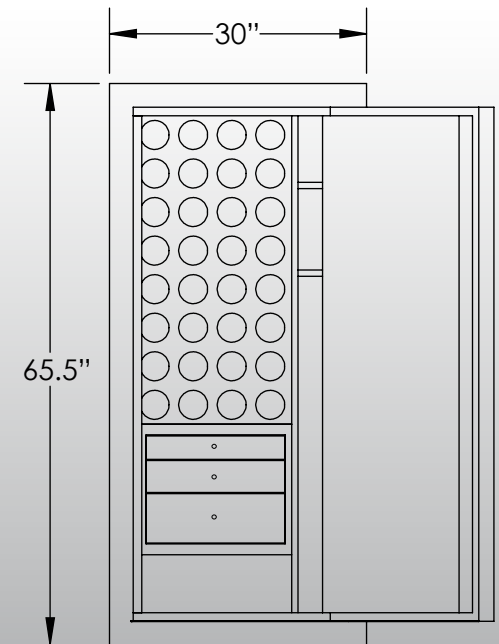

# Man Safe 6024 COM Configuration #2

## Features & Specifications:

Interior Dimensions -----	60"H x 24"W x 16.5"D
Exterior Dimensions -----	65.5"H x 30"W x 27"D
Interior Drawer Dimensions -----	12 3/4"W x 13"D
Capacity in Cubic Ft. -----	13.75
Weight -----	2,250 LBS
Watch Winders -----	Thirty Two
Drawer Configuration -----	One 2" Drawer
-----	One 3" Drawer
-----	One 5" Drawer
Open Space -----	9" Under Drawers
-----	37" Long Gun Slot
-----	Two 8" Slots

\* Please add 1" to all exterior dimensions to allow for installation.

\*\* Standard 120 volt outlet required for operation. Two cords exit at lower back of safe on hinge side to provide power to interior light and watch winders.