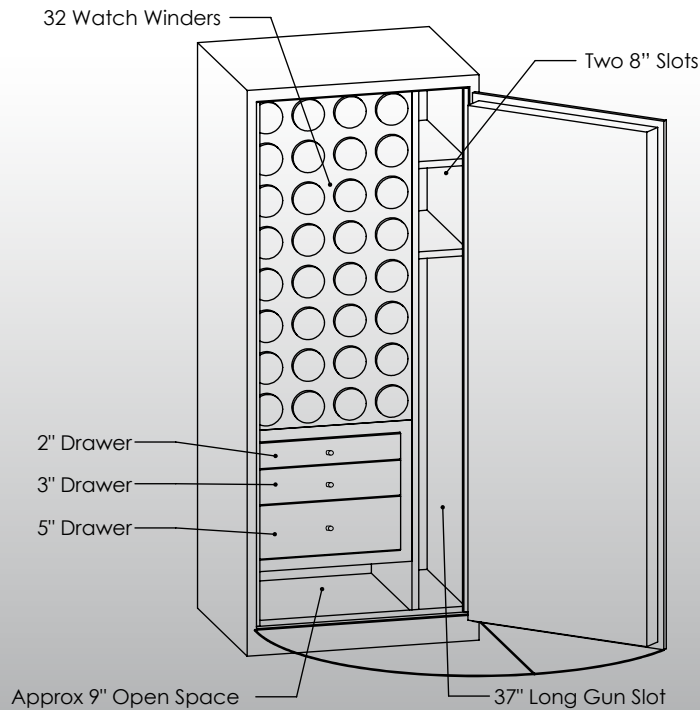

# Man Safe 6024 Configuration #2

## Features & Specifications:

Interior Dimensions	-----	60"H x 24"W x 16.5"D
Exterior Dimensions	-----	61"H x 25"W x 22"D
Interior Drawer Dimensions	-----	12 3/4"W x 13"D
Capacity in Cubic Ft.	-----	13.75
Weight	-----	750 LBS
Watch Winders	-----	Thirty Two
Drawer Configuration	-----	One 2" Drawer
	-----	One 3" Drawer
	-----	One 5" Drawer
Open Space	-----	9" Under Drawers
	-----	37" Long Gun Slot
	-----	Two 8" Slots

\* Please add 1" to all exterior dimensions to allow for installation.

\*\* Standard 120 volt outlet required for operation. Two cords exit at lower back of safe on hinge side to provide power to interior light and watch winders.