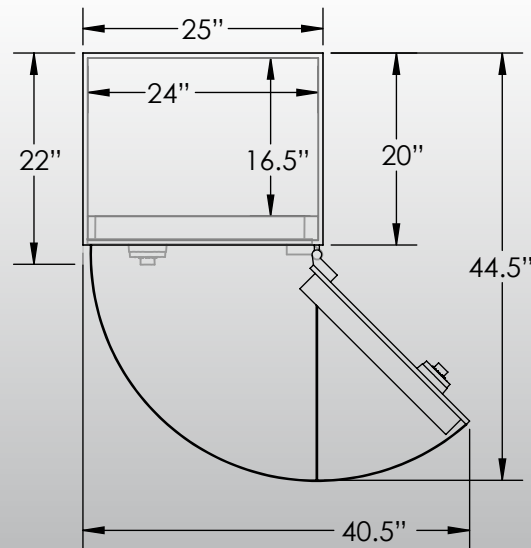

# Man Safe 6024 Configuration #2

## Features & Specifications:

Interior Dimensions	-----	60"H x 24"W x 16.5"D
Exterior Dimensions	-----	61"H x 25"W x 22"D
Interior Drawer Dimensions	-----	12 3/4"W x 13"D
Capacity in Cubic Ft.	-----	13.75
Weight	-----	750 LBS
Watch Winders	-----	Thirty Two
Drawer Configuration	-----	One 2" Drawer
	-----	One 3" Drawer
	-----	One 5" Drawer
Open Space	-----	9" Under Drawers
	-----	37" Long Gun Slot
	-----	Two 8" Slots

\* Please add 1" to all exterior dimensions to allow for installation.

\*\* Standard 120 volt outlet required for operation. Two cords exit at lower back of safe on hinge side to provide power to interior light and watch winders.