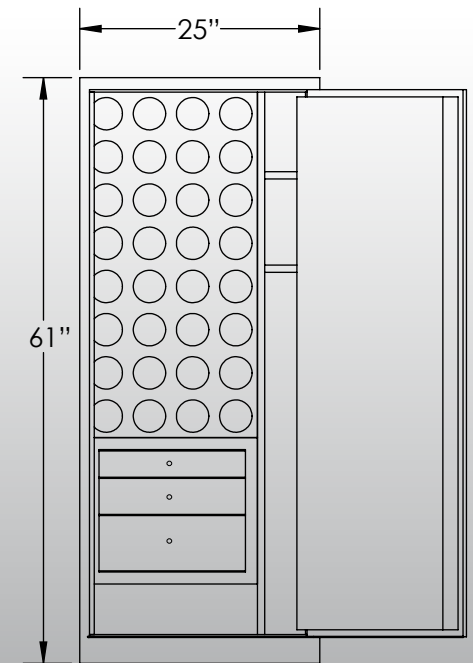

# Man Safe 6024 Configuration #2

## Features & Specifications:

Interior Dimensions	-----	60"H x 24"W x 16.5"D
Exterior Dimensions	-----	61"H x 25"W x 22"D
Interior Drawer Dimensions	-----	12 3/4"W x 13"D
Capacity in Cubic Ft.	-----	13.75
Weight	-----	750 LBS
Watch Winders	-----	Thirty Two
Drawer Configuration	-----	One 2" Drawer
	-----	One 3" Drawer
	-----	One 5" Drawer
Open Space	-----	9" Under Drawers
	-----	37" Long Gun Slot
	-----	Two 8" Slots

\* Please add 1" to all exterior dimensions to allow for installation.

\*\* Standard 120 volt outlet required for operation. Two cords exit at lower back of safe on hinge side to provide power to interior light and watch winders.