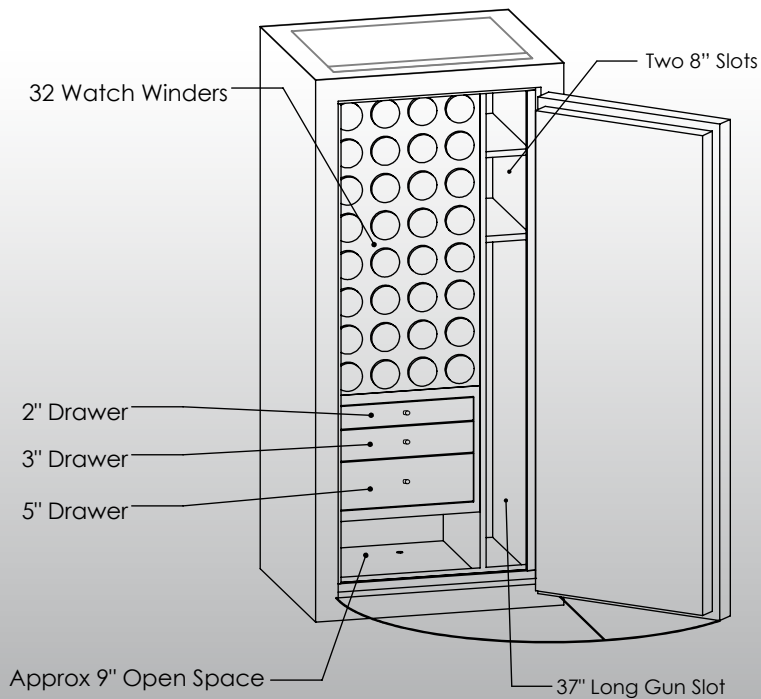

# Man Safe 6024 COM Elite Configuration #2

## Features & Specifications:

Interior Dimensions -----	60"H x 24"W x 16.5"D
Exterior Dimensions -----	65.5"H x 30"W x 27"D
Interior Drawer Dimensions -----	12 3/4"W x 13"D
Capacity in Cubic Ft. -----	13.75
Weight -----	2,275 LBS
Watch Winders -----	Thirty Two
Drawer Configuration -----	One 2" Drawer
-----	One 3" Drawer
-----	One 5" Drawer
Open Space -----	9" Under Drawers
-----	37" Long Gun Slot
-----	Two 8" Slots

\* Please add 1" to all exterior dimensions to allow for installation.

\*\* Standard 120 volt outlet required for operation. Two cords exit at lower back of safe on hinge side to provide power to interior light and watch winders.