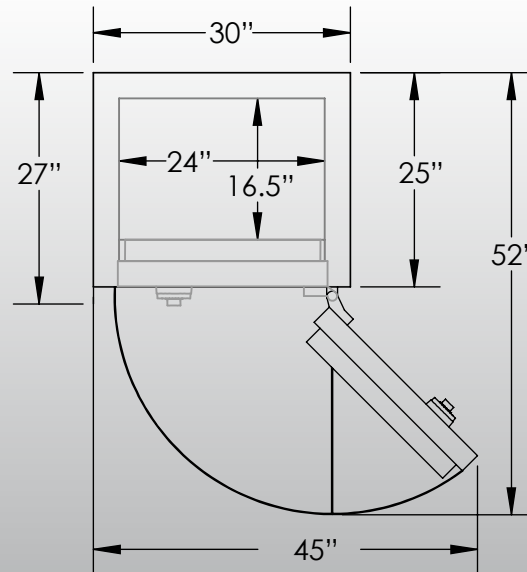

## Features & Specifications:

Interior Dimensions -----	60"H x 24"W x 16.5"D
Exterior Dimensions -----	65.5"H x 30"W x 27"D
Interior Drawer Dimensions -----	12 3/4"W x 13"D
Capacity in Cubic Ft. -----	13.75
Weight -----	2,275 LBS
Watch Winders -----	Thirty Two
Drawer Configuration -----	One 2" Drawer
-----	One 3" Drawer
-----	One 5" Drawer
Open Space -----	9" Under Drawers
-----	37" Long Gun Slot
-----	Two 8" Slots

\* Please add 1" to all exterior dimensions to allow for installation.

\*\* Standard 120 volt outlet required for operation. Two cords exit at lower back of safe on hinge side to provide power to interior light and watch winders.