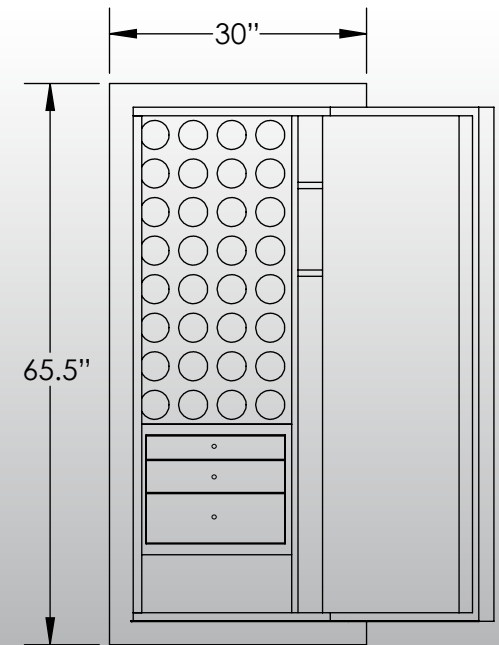

# Man Safe 6024 COM Elite Configuration #2

## Features & Specifications:

Interior Dimensions -----	60"H x 24"W x 16.5"D
Exterior Dimensions -----	65.5"H x 30"W x 27"D
Interior Drawer Dimensions -----	12 3/4"W x 13"D
Capacity in Cubic Ft. -----	13.75
Weight -----	2,275 LBS
Watch Winders -----	Thirty Two
Drawer Configuration -----	One 2" Drawer
-----	One 3" Drawer
-----	One 5" Drawer
Open Space -----	9" Under Drawers
-----	37" Long Gun Slot
-----	Two 8" Slots

\* Please add 1" to all exterior dimensions to allow for installation.

\*\* Standard 120 volt outlet required for operation. Two cords exit at lower back of safe on hinge side to provide power to interior light and watch winders.