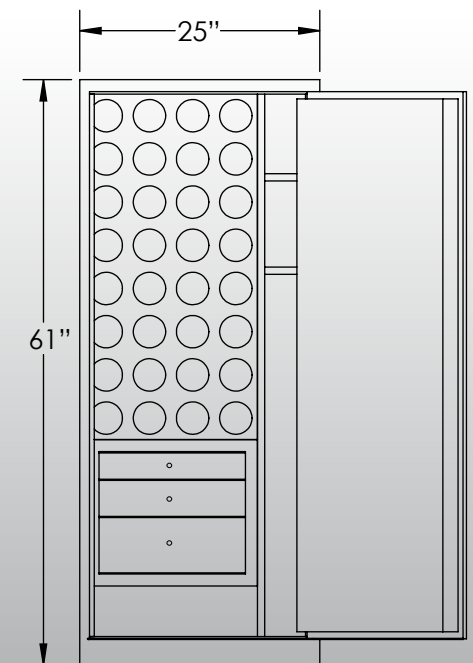

Man Safe 6024 Elite Configuration #2

Features & Specifications:

Interior Dimensions	-----	60"H x 24"W x 16.5"D
Exterior Dimensions	-----	61"H x 25"W x 22"D
Interior Drawer Dimensions	-----	12 3/4"W x 13"D
Capacity in Cubic Ft.	-----	13.75
Weight	-----	775 LBS
Watch Winders	-----	Thirty Two
Drawer Configuration	-----	One 2" Drawer
	-----	One 3" Drawer
	-----	One 5" Drawer
Open Space	-----	9" Under Drawers
	-----	37" Long Gun Slot
	-----	Two 8" Slots

* Please add 1" to all exterior dimensions to allow for installation.

** Standard 120 volt outlet required for operation. Two cords exit at lower back of safe on hinge side to provide power to interior light and watch winders.