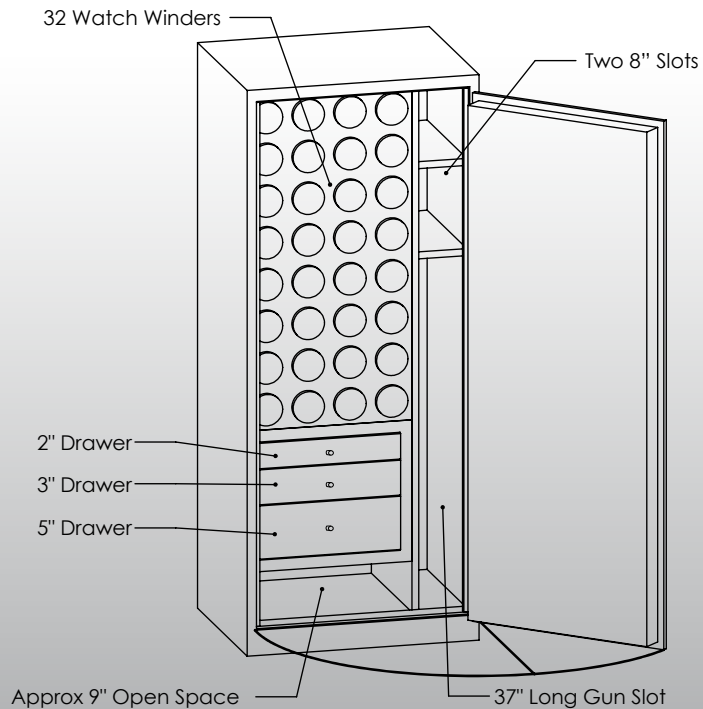

Man Safe 6024 Elite Configuration #2

Features & Specifications:

Interior Dimensions	-----	60"H x 24"W x 16.5"D
Exterior Dimensions	-----	61"H x 25"W x 22"D
Interior Drawer Dimensions	-----	12 3/4"W x 13"D
Capacity in Cubic Ft.	-----	13.75
Weight	-----	775 LBS
Watch Winders	-----	Thirty Two
Drawer Configuration	-----	One 2" Drawer
	-----	One 3" Drawer
	-----	One 5" Drawer
Open Space	-----	9" Under Drawers
	-----	37" Long Gun Slot
	-----	Two 8" Slots

* Please add 1" to all exterior dimensions to allow for installation.

** Standard 120 volt outlet required for operation. Two cords exit at lower back of safe on hinge side to provide power to interior light and watch winders.