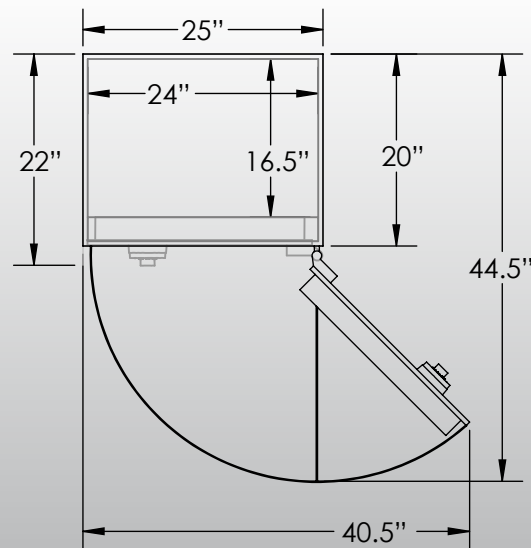

Man Safe 6024 Elite Configuration #2

Features & Specifications:

Interior Dimensions	-----	60"H x 24"W x 16.5"D
Exterior Dimensions	-----	61"H x 25"W x 22"D
Interior Drawer Dimensions	-----	12 3/4"W x 13"D
Capacity in Cubic Ft.	-----	13.75
Weight	-----	775 LBS
Watch Winders	-----	Thirty Two
Drawer Configuration	-----	One 2" Drawer
	-----	One 3" Drawer
	-----	One 5" Drawer
Open Space	-----	9" Under Drawers
	-----	37" Long Gun Slot
	-----	Two 8" Slots

* Please add 1" to all exterior dimensions to allow for installation.

** Standard 120 volt outlet required for operation. Two cords exit at lower back of safe on hinge side to provide power to interior light and watch winders.