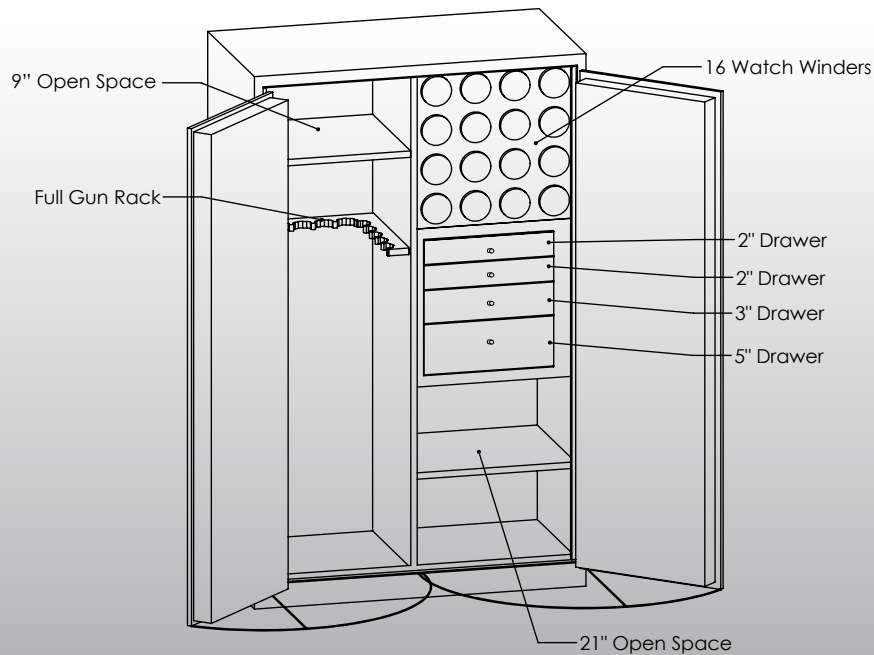

Man Safe 6037 Configuration #1

Features & Specifications:

Interior Dimensions	60"H x 37"W x 16.5"D
Exterior Dimensions	61"H x 38"W x 22"D
Interior Drawer Dimensions	12 3/4"W x 13"D
Capacity in Cubic Ft.	21
Weight	1,240 LBS
Watch Winders	Sixteen
Drawer Configuration	Two 2" Drawers
.....	One 3" Drawer
.....	One 5" Drawer
Open Space	21" Under Drawers
.....	Gun Rack (10-11 Long Guns)
.....	9" Above Gun Rack

* Please add 1" to all exterior dimensions to allow for installation.

** Standard 120 volt outlet required for operation. Two cords exit at lower back of safe on hinge side to provide power to interior light and watch winders.