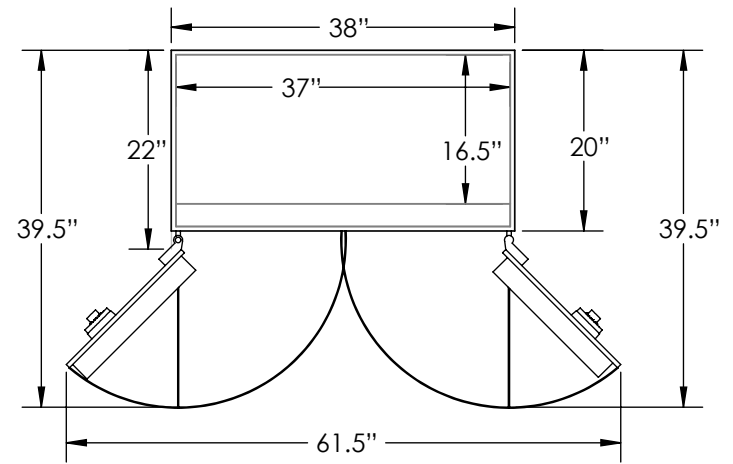

Man Safe 6037 Configuration #1

Features & Specifications:

Interior Dimensions	60"H x 37"W x 16.5"D
Exterior Dimensions	61"H x 38"W x 22"D
Interior Drawer Dimensions	12 3/4"W x 13"D
Capacity in Cubic Ft.	21
Weight	1,240 LBS
Watch Winders	Sixteen
Drawer Configuration	Two 2" Drawers
.....	One 3" Drawer
.....	One 5" Drawer
Open Space	21" Under Drawers
.....	Gun Rack (10-11 Long Guns)
.....	9" Above Gun Rack

* Please add 1" to all exterior dimensions to allow for installation.

** Standard 120 volt outlet required for operation. Two cords exit at lower back of safe on hinge side to provide power to interior light and watch winders.