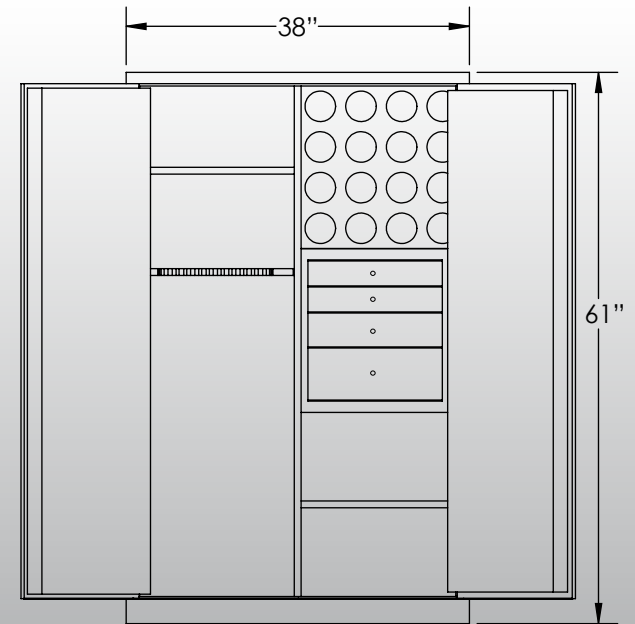

Man Safe 6037 Configuration #1

Features & Specifications:

Interior Dimensions	60"H x 37"W x 16.5"D
Exterior Dimensions	61"H x 38"W x 22"D
Interior Drawer Dimensions	12 3/4"W x 13"D
Capacity in Cubic Ft.	21
Weight	1,240 LBS
Watch Winders	Sixteen
Drawer Configuration	Two 2" Drawers
.....	One 3" Drawer
.....	One 5" Drawer
Open Space	21" Under Drawers
.....	Gun Rack (10-11 Long Guns)
.....	9" Above Gun Rack

* Please add 1" to all exterior dimensions to allow for installation.

** Standard 120 volt outlet required for operation. Two cords exit at lower back of safe on hinge side to provide power to interior light and watch winders.