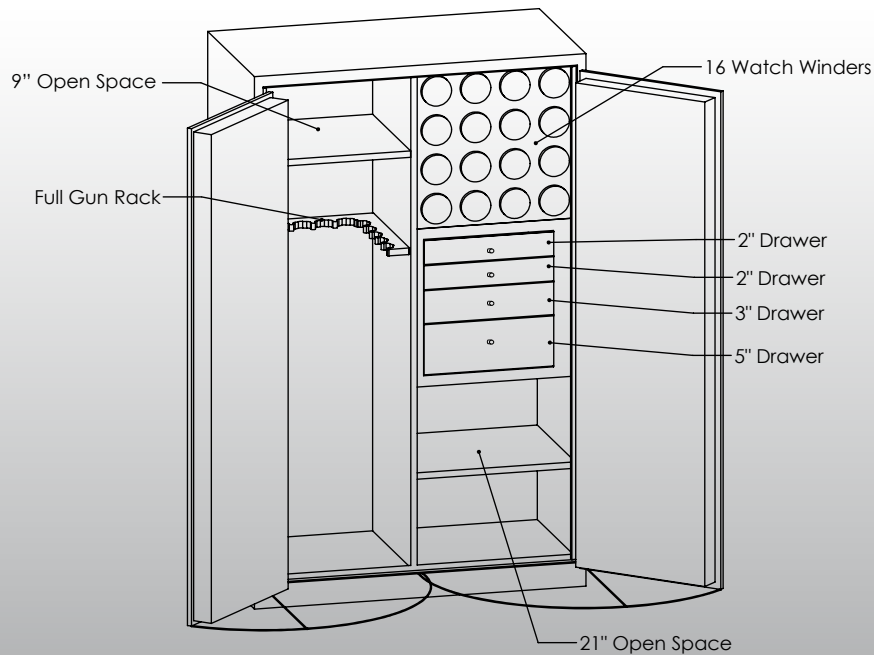

# Man Safe 6037 Elite Configuration #1

## Features & Specifications:

Interior Dimensions .....	60"H x 37"W x 16.5"D
Exterior Dimensions .....	61"H x 38"W x 22"D
Interior Drawer Dimensions .....	12 3/4"W x 13"D
Capacity in Cubic Ft. ....	21
Weight .....	1,300 LBS
Watch Winders .....	Sixteen
Drawer Configuration .....	Two 2" Drawers
.....	One 3" Drawer
.....	One 5" Drawer
Open Space .....	21" Under Drawers
.....	Gun Rack (10-11 Long Guns)
.....	9" Above Gun Rack

\* Please add 1" to all exterior dimensions to allow for installation.

\*\* Standard 120 volt outlet required for operation. Two cords exit at lower back of safe on hinge side to provide power to interior light and watch winders.