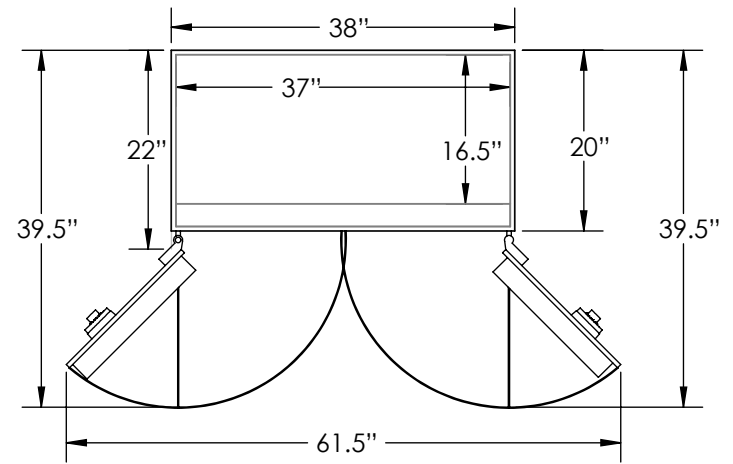

## Features & Specifications:

Interior Dimensions .....	60"H x 37"W x 16.5"D
Exterior Dimensions .....	61"H x 38"W x 22"D
Interior Drawer Dimensions .....	12 3/4"W x 13"D
Capacity in Cubic Ft. ....	21
Weight .....	1,300 LBS
Watch Winders .....	Sixteen
Drawer Configuration .....	Two 2" Drawers
.....	One 3" Drawer
.....	One 5" Drawer
Open Space .....	21" Under Drawers
.....	Gun Rack (10-11 Long Guns)
.....	9" Above Gun Rack

\* Please add 1" to all exterior dimensions to allow for installation.

\*\* Standard 120 volt outlet required for operation. Two cords exit at lower back of safe on hinge side to provide power to interior light and watch winders.