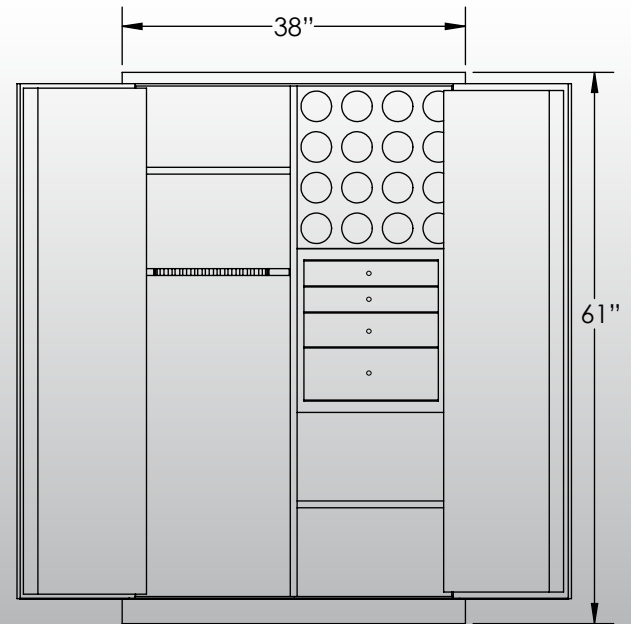

# Man Safe 6037 Elite Configuration #1

## Features & Specifications:

Interior Dimensions .....	60"H x 37"W x 16.5"D
Exterior Dimensions .....	61"H x 38"W x 22"D
Interior Drawer Dimensions .....	12 3/4"W x 13"D
Capacity in Cubic Ft. ....	21
Weight .....	1,300 LBS
Watch Winders .....	Sixteen
Drawer Configuration .....	Two 2" Drawers
.....	One 3" Drawer
.....	One 5" Drawer
Open Space .....	21" Under Drawers
.....	Gun Rack (10-11 Long Guns)
.....	9" Above Gun Rack

\* Please add 1" to all exterior dimensions to allow for installation.

\*\* Standard 120 volt outlet required for operation. Two cords exit at lower back of safe on hinge side to provide power to interior light and watch winders.