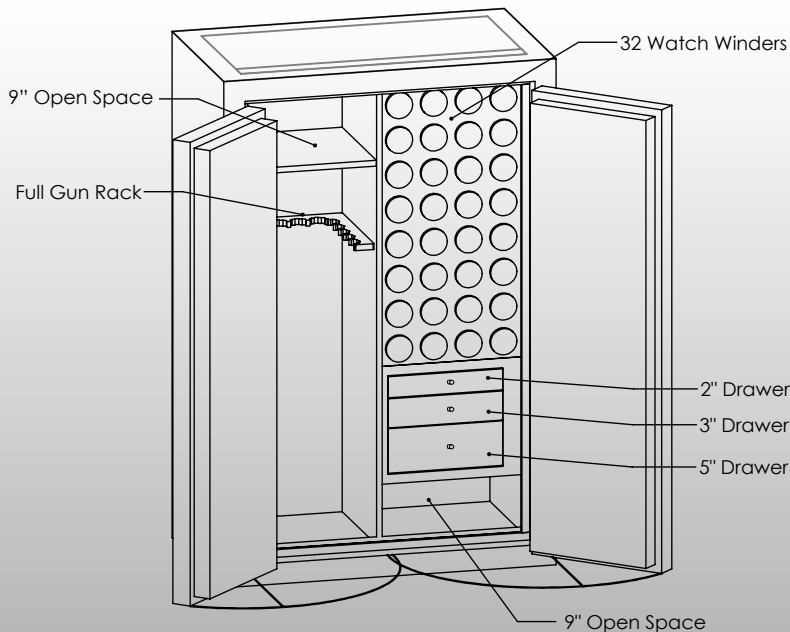

Man Safe 6037 COM Configuration #2

Features & Specifications:

Interior Dimensions	60"H x 37"W x 16.5"D
Exterior Dimensions	65.5"H x 43"W x 27"D
Interior Drawer Dimensions	12 3/4"W x 13"D
Capacity in Cubic Ft.	21
Weight	2,800 LBS
Watch Winders	Thirty Two
Drawer Configuration	One 2" Drawer
.....	One 3" Drawer
.....	One 5" Drawer
Open Space	9" Under Drawers
.....	Gun Rack (10-11 Long Guns)
.....	9" Above Gun Rack

* Please add 1" to all exterior dimensions to allow for installation.

** Standard 120 volt outlet required for operation. Two cords exit at lower back of safe on hinge side to provide power to interior light and watch winders.