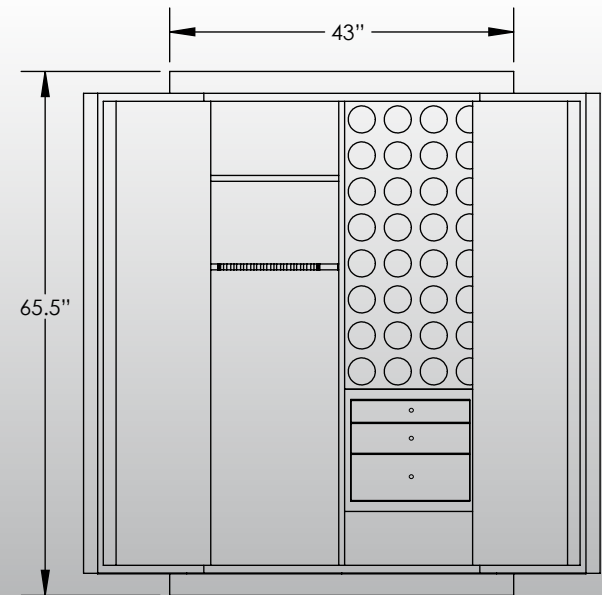

Man Safe 6037 COM Configuration #2

Features & Specifications:

Interior Dimensions	60"H x 37"W x 16.5"D
Exterior Dimensions	65.5"H x 43"W x 27"D
Interior Drawer Dimensions	12 3/4"W x 13"D
Capacity in Cubic Ft.	21
Weight	2,800 LBS
Watch Winders	Thirty Two
Drawer Configuration	One 2" Drawer
.....	One 3" Drawer
.....	One 5" Drawer
Open Space	9" Under Drawers
.....	Gun Rack (10-11 Long Guns)
.....	9" Above Gun Rack

* Please add 1" to all exterior dimensions to allow for installation.

** Standard 120 volt outlet required for operation. Two cords exit at lower back of safe on hinge side to provide power to interior light and watch winders.