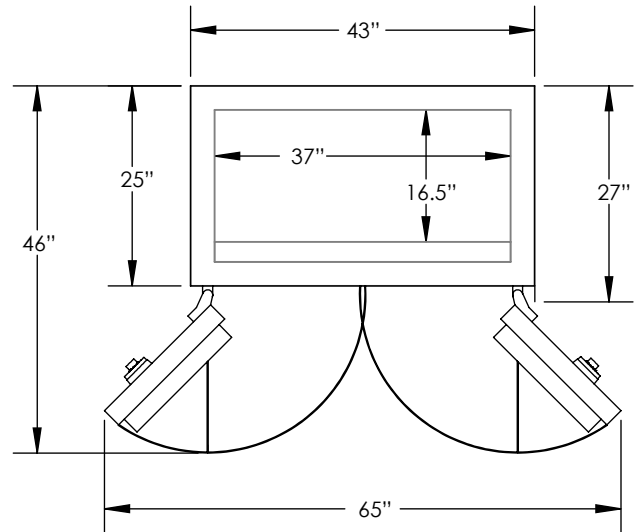

Man Safe 6037 COM Configuration #2

Features & Specifications:

Interior Dimensions	60"H x 37"W x 16.5"D
Exterior Dimensions	65.5"H x 43"W x 27"D
Interior Drawer Dimensions	12 3/4"W x 13"D
Capacity in Cubic Ft.	21
Weight	2,800 LBS
Watch Winders	Thirty Two
Drawer Configuration	One 2" Drawer
.....	One 3" Drawer
.....	One 5" Drawer
Open Space	9" Under Drawers
.....	Gun Rack (10-11 Long Guns)
.....	9" Above Gun Rack

* Please add 1" to all exterior dimensions to allow for installation.

** Standard 120 volt outlet required for operation. Two cords exit at lower back of safe on hinge side to provide power to interior light and watch winders.