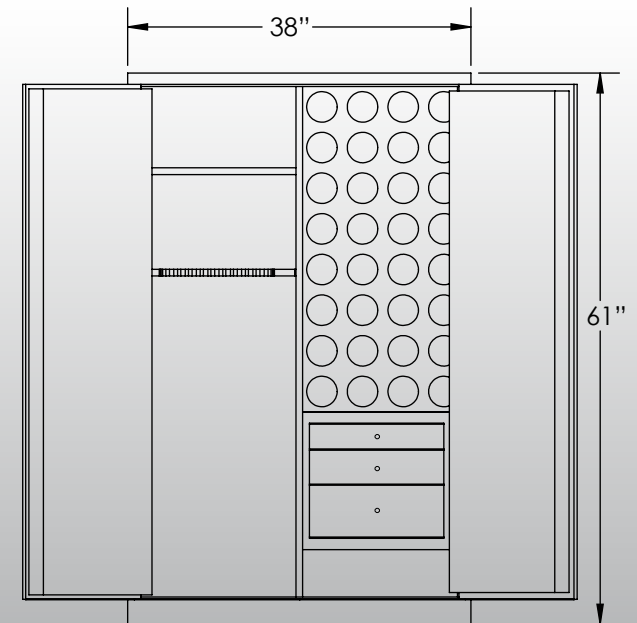

Man Safe 6037 Configuration #2

Features & Specifications:

Interior Dimensions	60"H x 37"W x 16.5"D
Exterior Dimensions	61"H x 38"W x 22"D
Interior Drawer Dimensions	12 3/4"W x 13"D
Capacity in Cubic Ft.	21
Weight	1,240 LBS
Watch Winders	Thirty Two
Drawer Configuration	One 2" Drawer
.....	One 3" Drawer
.....	One 5" Drawer
Open Space	9" Under Drawers
.....	Gun Rack (10-11 Long Guns)
.....	9" Above Gun Rack

* Please add 1" to all exterior dimensions to allow for installation.

** Standard 120 volt outlet required for operation. Two cords exit at lower back of safe on hinge side to provide power to interior light and watch winders.