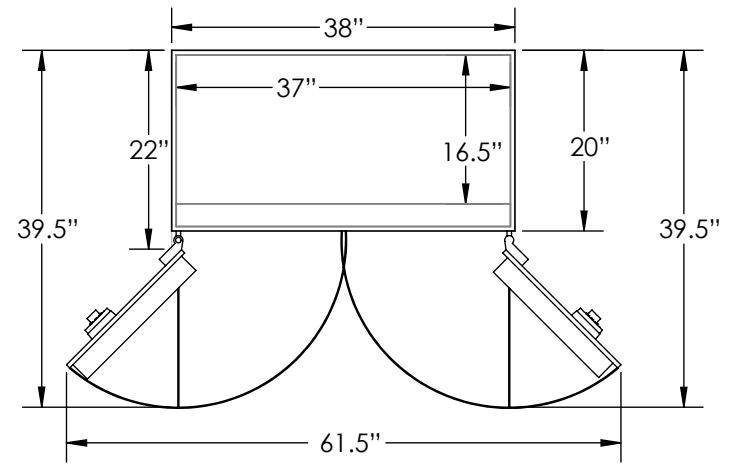

Man Safe 6037 Configuration #2

Features & Specifications:

Interior Dimensions	60"H x 37"W x 16.5"D
Exterior Dimensions	61"H x 38"W x 22"D
Interior Drawer Dimensions	12 3/4"W x 13"D
Capacity in Cubic Ft.	21
Weight	1,240 LBS
Watch Winders	Thirty Two
Drawer Configuration	One 2" Drawer
.....	One 3" Drawer
.....	One 5" Drawer
Open Space	9" Under Drawers
.....	Gun Rack (10-11 Long Guns)
.....	9" Above Gun Rack

* Please add 1" to all exterior dimensions to allow for installation.

** Standard 120 volt outlet required for operation. Two cords exit at lower back of safe on hinge side to provide power to interior light and watch winders.