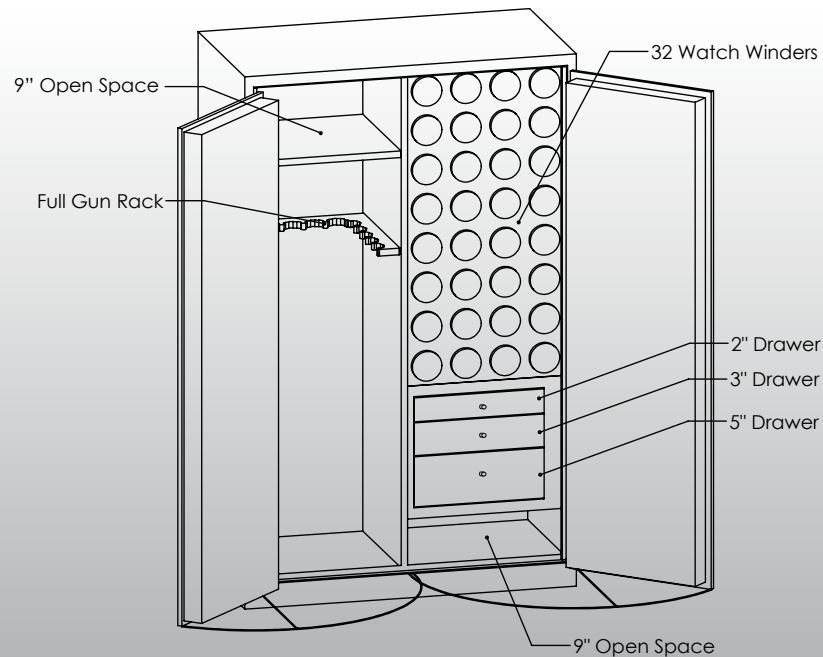

Man Safe 6037 Configuration #2

Features & Specifications:

Interior Dimensions	60"H x 37"W x 16.5"D
Exterior Dimensions	61"H x 38"W x 22"D
Interior Drawer Dimensions	12 3/4"W x 13"D
Capacity in Cubic Ft.	21
Weight	1,240 LBS
Watch Winders	Thirty Two
Drawer Configuration	One 2" Drawer
.....	One 3" Drawer
.....	One 5" Drawer
Open Space	9" Under Drawers
.....	Gun Rack (10-11 Long Guns)
.....	9" Above Gun Rack

* Please add 1" to all exterior dimensions to allow for installation.

** Standard 120 volt outlet required for operation. Two cords exit at lower back of safe on hinge side to provide power to interior light and watch winders.