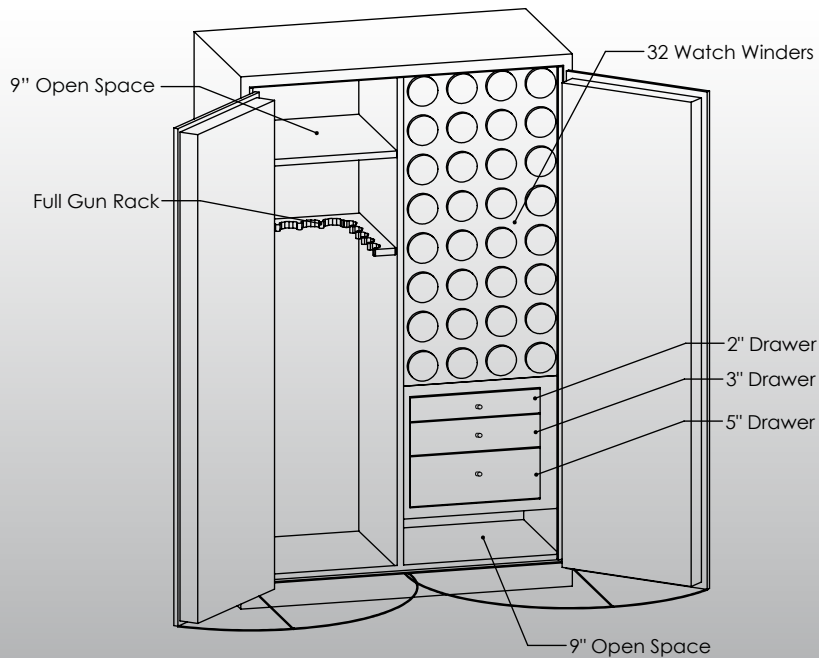

# Man Safe 6037 Elite Configuration #2

## Features & Specifications:

Interior Dimensions .....	60"H x 37"W x 16.5"D
Exterior Dimensions .....	61"H x 38"W x 22"D
Interior Drawer Dimensions .....	12 3/4"W x 13"D
Capacity in Cubic Ft. ....	21
Weight .....	1,300 LBS
Watch Winders .....	Thirty Two
Drawer Configuration .....	One 2" Drawer
.....	One 3" Drawer
.....	One 5" Drawer
Open Space .....	9" Under Drawers
.....	Gun Rack (10-11 Long Guns)
.....	9" Above Gun Rack

\* Please add 1" to all exterior dimensions to allow for installation.

\*\* Standard 120 volt outlet required for operation. Two cords exit at lower back of safe on hinge side to provide power to interior light and watch winders.