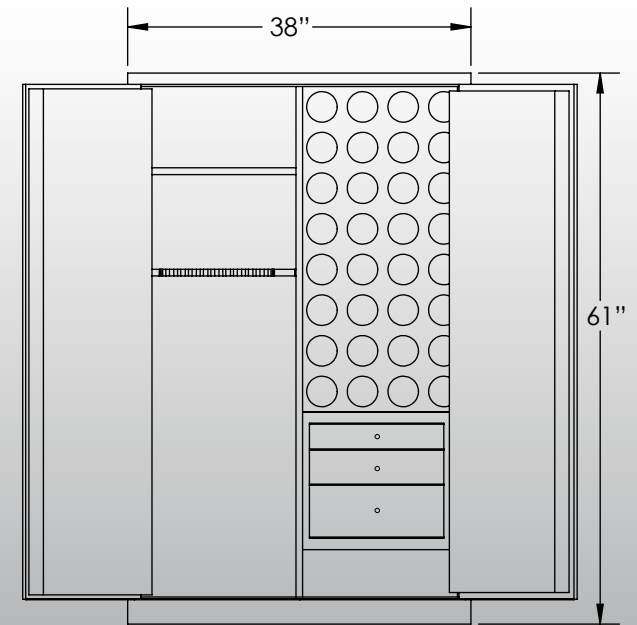

# Man Safe 6037 Elite Configuration #2

## Features & Specifications:

Interior Dimensions .....	60"H x 37"W x 16.5"D
Exterior Dimensions .....	61"H x 38"W x 22"D
Interior Drawer Dimensions .....	12 3/4"W x 13"D
Capacity in Cubic Ft. ....	21
Weight .....	1,300 LBS
Watch Winders .....	Thirty Two
Drawer Configuration .....	One 2" Drawer
.....	One 3" Drawer
.....	One 5" Drawer
Open Space .....	9" Under Drawers
.....	Gun Rack (10-11 Long Guns)
.....	9" Above Gun Rack

\* Please add 1" to all exterior dimensions to allow for installation.

\*\* Standard 120 volt outlet required for operation. Two cords exit at lower back of safe on hinge side to provide power to interior light and watch winders.