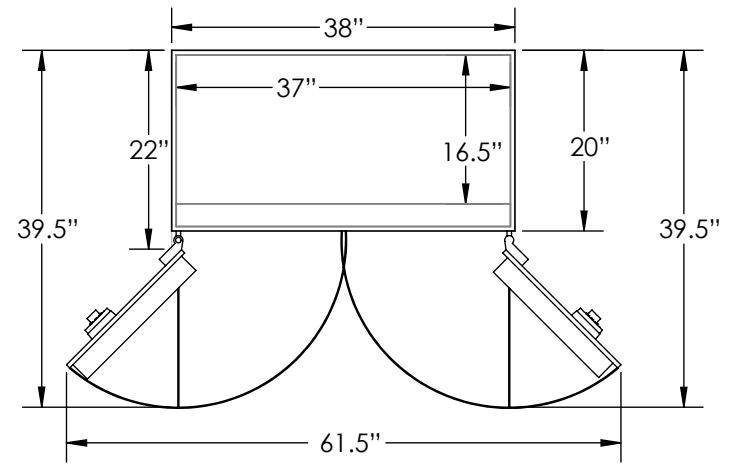

## Features & Specifications:

Interior Dimensions .....	60"H x 37"W x 16.5"D
Exterior Dimensions .....	61"H x 38"W x 22"D
Interior Drawer Dimensions .....	12 3/4"W x 13"D
Capacity in Cubic Ft. ....	21
Weight .....	1,300 LBS
Watch Winders .....	Thirty Two
Drawer Configuration .....	One 2" Drawer
.....	One 3" Drawer
.....	One 5" Drawer
Open Space .....	9" Under Drawers
.....	Gun Rack (10-11 Long Guns)
.....	9" Above Gun Rack

\* Please add 1" to all exterior dimensions to allow for installation.

\*\* Standard 120 volt outlet required for operation. Two cords exit at lower back of safe on hinge side to provide power to interior light and watch winders.