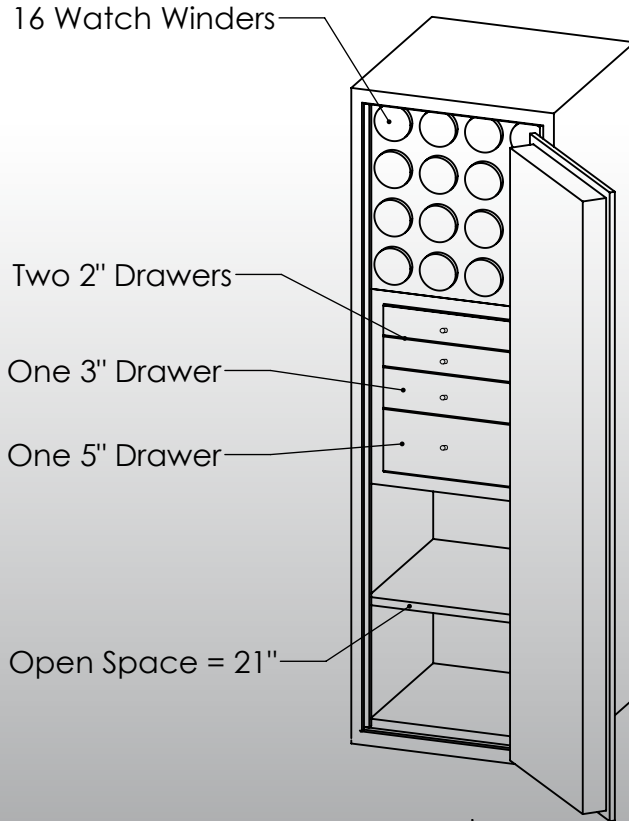

Man Safe 6018

Features & Specifications:

Interior Dimensions	60"H x 18"W x 16.5"D
Exterior Dimensions	61"H x 19"W x 22"D
Interior Drawer Dimensions	12 3/4"W x 13"D
Capacity in Cubic Ft.	11
Weight	700 LBS
Watch Winders	Sixteen
Drawer Configuration	Two 2" Drawers
.....	One 3" Drawer
.....	One 5" Drawer
Open Space	21 inches

* Please add 1" to all exterior dimensions to allow for installation.

** Standard 120 volt outlet required for operation. Two cords exit at lower back of safe on hinge side to provide power to interior light and watch winders.