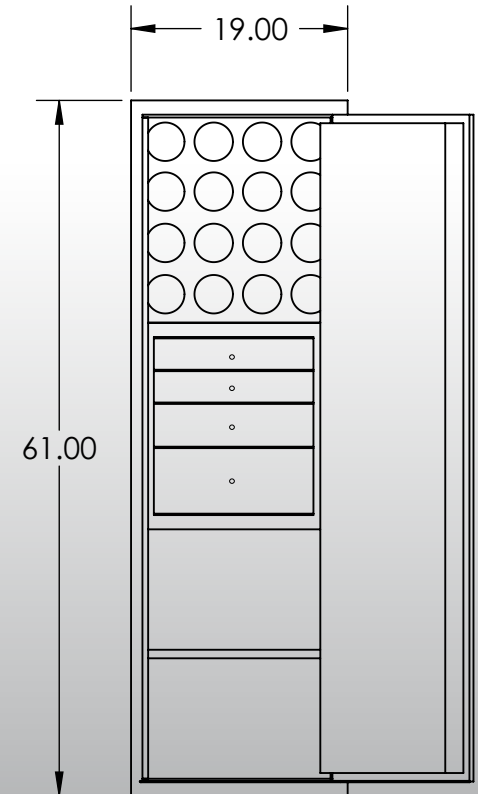

Man Safe 6018

Features & Specifications:

Interior Dimensions	60"H x 18"W x 16.5"D
Exterior Dimensions	61"H x 19"W x 22"D
Interior Drawer Dimensions	12 3/4"W x 13"D
Capacity in Cubic Ft.	11
Weight	700 LBS
Watch Winders	Sixteen
Drawer Configuration	Two 2" Drawers
.....	One 3" Drawer
.....	One 5" Drawer
Open Space	21 inches

* Please add 1" to all exterior dimensions to allow for installation.

** Standard 120 volt outlet required for operation. Two cords exit at lower back of safe on hinge side to provide power to interior light and watch winders.