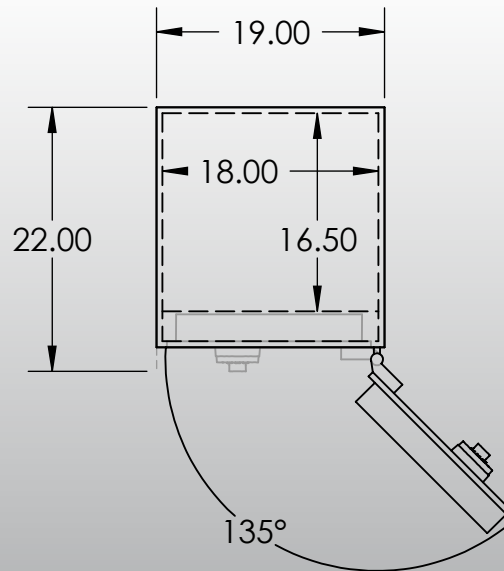

Man Safe 6018

Features & Specifications:

Interior Dimensions	60"H x 18"W x 16.5"D
Exterior Dimensions	61"H x 19"W x 22"D
Interior Drawer Dimensions	12 3/4"W x 13"D
Capacity in Cubic Ft.	11
Weight	700 LBS
Watch Winders	Sixteen
Drawer Configuration	Two 2" Drawers
.....	One 3" Drawer
.....	One 5" Drawer
Open Space	21 inches

* Please add 1" to all exterior dimensions to allow for installation.

** Standard 120 volt outlet required for operation. Two cords exit at lower back of safe on hinge side to provide power to interior light and watch winders.